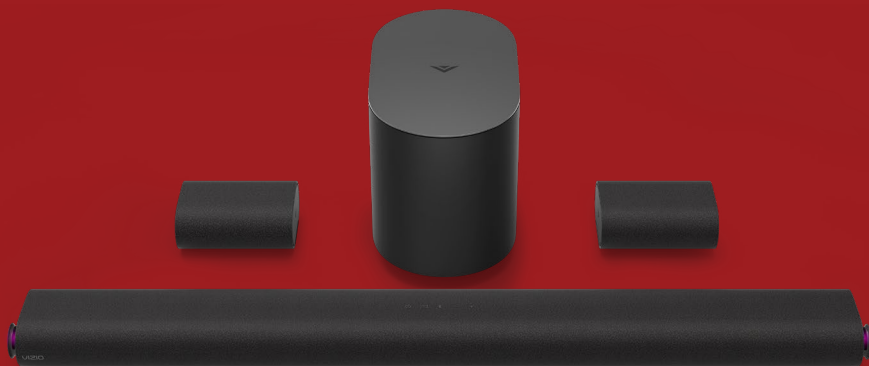

# M-Series Elevate 5.1.2 Immersive Sound Bar

## Configuration

42" Sound bar with  
wireless subwoofer

**Multi-dimensional masterpiece.** Experience the thrill of sound that moves throughout your room with 5.1.2 channels of immersive audio and up to 103dB of output. 13 high-performance speakers, including a redesigned subwoofer and two low-profile satellites, deliver powerful, room-filling sound with impact down to 45Hz.