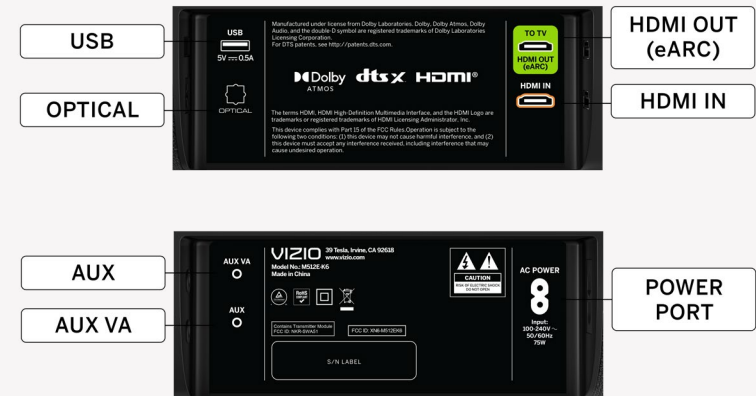

Inputs & Outputs

Configuration

Sound Bar Length	42"
Number of Channels	5.1.2
Number of Drivers	13 (incl. Adaptive Height Speakers)
Subwoofer	6" Wireless
Rear Satellites	2

Performance

SPL (dB)	103dB
Frequency Response	45Hz - 20kHz

Audio Technology

Dolby Atmos	Yes
DTS:X	Yes
DTS Virtual:X	Yes
DTS TruVolume	Yes

Accessories (Included)

Remote Control	Yes (Backlit LCD Display)
Remote Control Battery	2 x AAA (Duracell)
Audio Cables	HDMI
Wall Mount Kit	Yes

Dimensions & Weight

Sound Bar	41.38" (w) x 2.59" (h) x 4.73" (d) 8.69lbs
Subwoofer	7.88" (w) x 9.57" (h) x 13.78" (d) 8.88lbs
Rear Satellites (Each)	6.30" (w) x 2.60" (h) x 4.73" (d) 1.37lbs
With Packaging	43.39" (w) x 10.12" (h) x 17.72" (d) 26.90lbs

Connectivity

HDMI In/Out	1 HDMI In, 1 HDMI eARC
HDMI Version	2.0
HDMI Passthrough	4K HDR, Dolby Vision
Optical	Yes
AUX In	Yes
Voice Assistant (VA) Input	Yes
USB In	Yes
Bluetooth	5.0
WiFi	No
Ethernet	No

Warranty

Sound Bar Warranty	One Year Parts & Labor. Free Lifetime Technical Support.