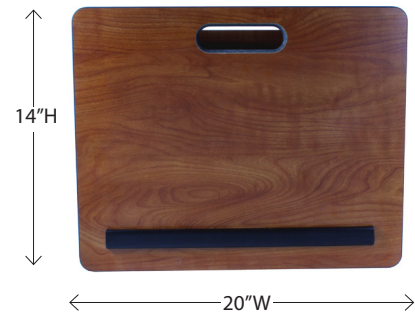

WARRANTY 1 Year

DIMENSIONS

- Reading Surface:** 16" H x 20" W and ½" paper stop ③
- Folded:** 3" H x 20" W x 16" D
- Open:** 12" H x 20" W x 16" D from the Front
- Height on Presenter's side:** 10" H
- Base:** 17" W x 14" D

AVAILABLE COLORS

Mahogany Maple Cherry

Model #	Product Wt.	Shp. Wt.	MSRP
W141	14 lbs	16 lbs	\$249.00

Pair your Speak & Go Folding Tabletop Lectern with any of our Public Address Sound Systems

Mity-Vox Wireless PA