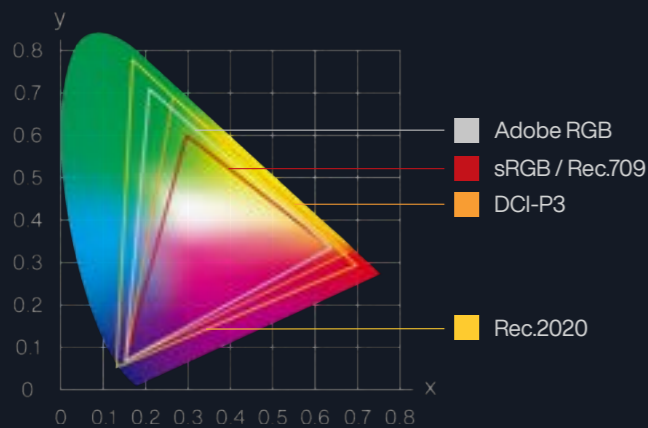

Calman Verified and Calibrated for Accurate Color

Color professionals rely on color-accurate displays to ensure that their creations look exactly as intended. ProArt Displays are Calman Verified and factory calibrated to ensure industry-leading color accuracy. They include ASUS Advanced Grayscale Tracking technology and calibration reports for 63, 127 and 255 gray levels for exceptional accuracy and color uniformity. Additionally, 95% uniformity compensation guards against brightness and chroma fluctuations on different parts of the screen.

Wide Color Gamut for Exceptional Colors

Wide color gamut coverage across Rec.2020, Adobe RGB, DCI-P3, sRGB and Rec.709 color spaces ensures the highest color accuracy and large palette of colors to work with 10-bit color offers over a billion onscreen colors for smoother gradations and a more natural transition between hues, so images of sunsets and lush green forests come alive.

Advanced Panel Technology

ProArt Displays feature a variety of panel innovations, including IPS, OLED and mini LED technologies to meet individual users' needs and deliver the best viewing experiences. The IPS panels provide wide 178° viewing angles to minimize color shift on both horizontal and vertical planes, plus ASUS Off-Axis Contrast Optimization (OCO) technology to ensure exceptional visuals even when viewed off-center. The latest OLED panels incorporate pure RGB self-illuminating pixels to offer lifelike imagery with exceptional contrast and detail. The densely-packed mini LEDs increase the granularity of brightness controls and enhance HDR performance.

Boosting Brightness with Mini LEDs

The best LED displays employ full-array local dimming to improve contrast ratio. In this setup, LEDs are arranged in zones that each correspond to a particular part of the screen. Dimming individual LEDs makes it possible to display images with bright and dark areas while preserving detail in both. The smaller LEDs are also more densely packed to provide increased granularity for brightness control.