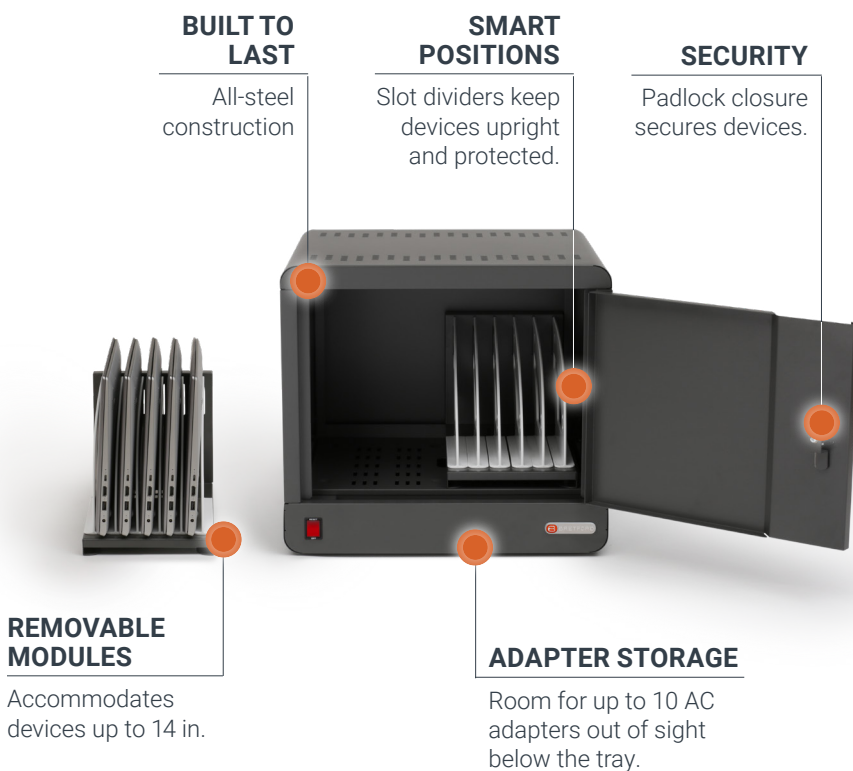

CUBE[®] Micro Station

10

DEVICE CAPACITY

BUILT TO LAST

All-steel construction

SMART POSITIONS

Slot dividers keep devices upright and protected.

SECURITY

Padlock closure secures devices.

REMOVABLE MODULES

Accommodates devices up to 14 in.

ADAPTER STORAGE

Room for up to 10 AC adapters out of sight below the tray.

YOUR PRODUCT. YOUR IDENTITY.

Choose from one of our 16 colors or personalize your cart by branding with your own.

Construction

USA-sourced steel
Manufactured in Chicago, IL

Device Compatibility

Up to 14 in.

Power

AC: 120V AC, 12A, 50/60Hz

Shipment includes:

- CUBE[®] Micro Station
Ships fully assembled
- Power cord
- Combination padlock
- Wall mounting kit

Dimensions are expressed W x D x H

TVS10PAC	
STATION DIMENSIONS	18.25 x 17 x 16.5 in.
SLOT DIMENSIONS	1.25 x 14 x 9.9 in.
WEIGHT	40 lbs.

bretford.com | 800.521.9614

©2018 Bretford Manufacturing, Inc. All rights reserved. BRE-CUBE-MSTSS0119V1