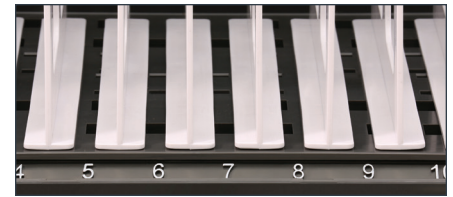

YOUR PRODUCT. YOUR IDENTITY.

Choose from one of our 16 colors and personalize by branding with your own logo.

CONVENIENT CABLE MANAGEMENT | The Cable Boss™ cord management system provides notched hooks that make it easy to organize cables and position cords neatly above devices.

AUXILIARY OUTLET CORD | Provides extra accessory outlet that can be thread through the top of the cart. Provides a maximum of 2 amps of power.

DEVICE IDENTIFICATION | Width adjustable dividers are numbered to keep organizing and assigning devices easy.

- Core® X Charging Cart - *Ships fully assembled*
- Power cord
- Programmable combination padlock

DIMENSIONS

	TCOREX24	TCOREX36	TCOREX45
DEVICE CAPACITY	24	36	45
CART DIMENSIONS	29.5 x 26 x 44.5 in.		
SLOT DIMENSIONS	width adjustable 1.25 - 1.5 in.		width adjustable 1 - 1.5 in.
WEIGHT	163 lbs.	175 lbs.	180 lbs.