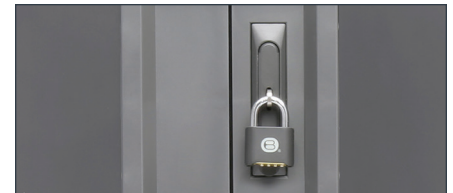

SECURITY | Secure devices with the 3-point locking door and durable padlock included with the cart.

SPECIFICATIONS

Construction

USA-sourced steel
Manufactured in Franklin Park, IL

Device Compatibility

Up to 15.6 in.

Power

AC: 120V AC, 12A,
50/60Hz

Warranty

7 years electrical and mechanical warranty

Shipment Includes:

- CORE® X Cart Pre-Wired - *Ships fully assembled*
- 36 USB-C power adapters
- Power cord
- Programmable combination padlock

Safety

DIMENSIONS

TCOREX36USBC	
DEVICE CAPACITY	36
CART DIMENSIONS	29.5 x 26 x 44.5 in.
SLOT DIMENSIONS	<i>width adjustable</i> 1.25 - 1.5 in.
WEIGHT	202 lbs.
ADAPTER ACCESS	Back Panel

DIMENSIONS ARE EXPRESSED WIDTH X DEPTH X HEIGHT

DESIGNED AND BUILT
IN THE USA