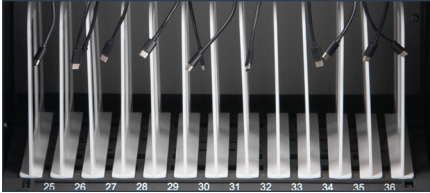

YOUR PRODUCT. YOUR IDENTITY.

Choose from one of our 16 colors and personalize by branding with your own logo.

SETUP MADE EASY | Save valuable time by not having to wire each bay.

AUXILIARY OUTLET | Equipped with an extra accessory outlet that can be threaded through the top of the cart. Provides a maximum of 2 amps of power.

DEVICE IDENTIFICATION | Width adjustable dividers are numbered to keep organizing and assigning devices easy.

SMART AGILE POWER | Digital cycle timer rotates charging to each shelf every 10 minutes, ensuring a safe charge.

INDUSTRIAL GRADE | 5 in. wheels with both directional and brake locking casters, for ultimate maneuverability.

SECURITY | Secure devices with the 3-point locking door and durable padlock included with the cart.

TCOREX36USBC	
DEVICE CAPACITY	36
CART DIMENSIONS	29.5 x 26 x 44.5 in.
SLOT DIMENSIONS	<i>width adjustable</i> 1.25 - 1.5 in.
WEIGHT	202 lbs.
ADAPTER ACCESS	Back Panel

DIMENSIONS ARE EXPRESSED WIDTH X DEPTH X HEIGHT