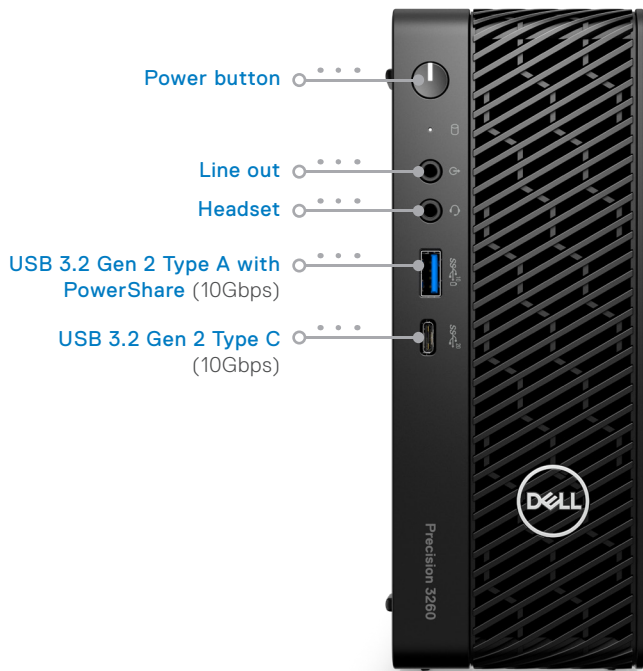

3260 Compact

Small, but without sacrifice

A powerful, yet affordable workstation in an ultra small form factor.