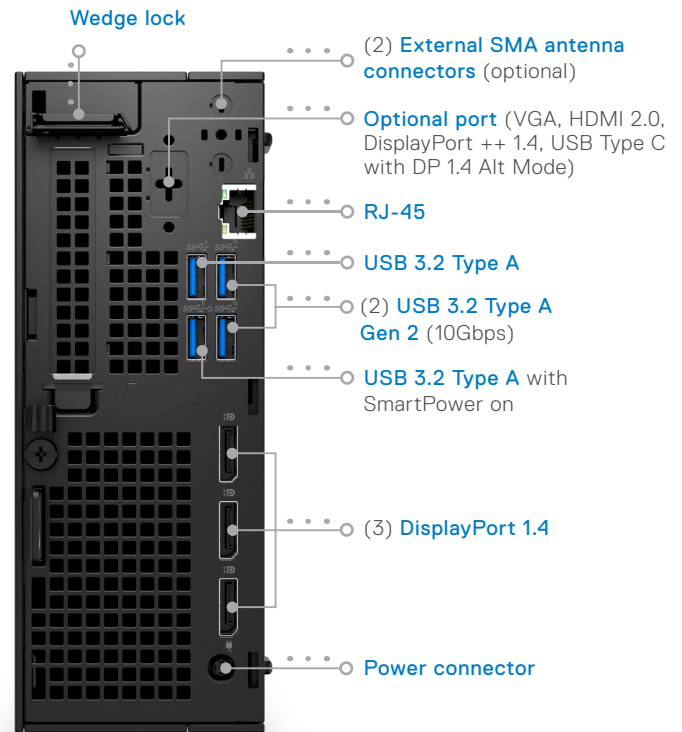

3260 Compact

Small, but without sacrifice

A powerful, yet affordable workstation in an ultra small form factor.