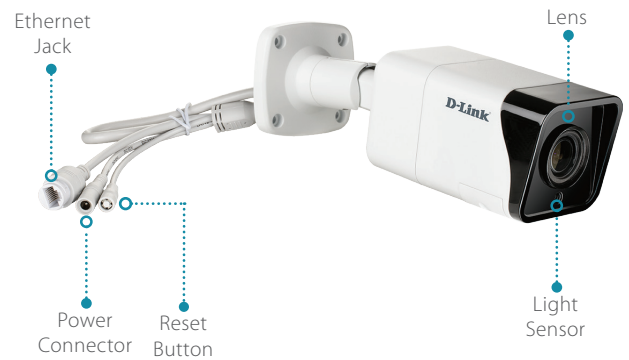

**Video Compression**

- Simultaneous H.265/H.264/MJPEG format compression
- JPEG for still images

**Max. Video Resolution and Frame Rate**

- 3840 x 2160 at 20 fps

**External Device Interfaces**

- microSD card slot<sup>1</sup>
- Reset button
- 10/100 Base-TX Fast Ethernet port (supports 802.3af PoE Class 3)