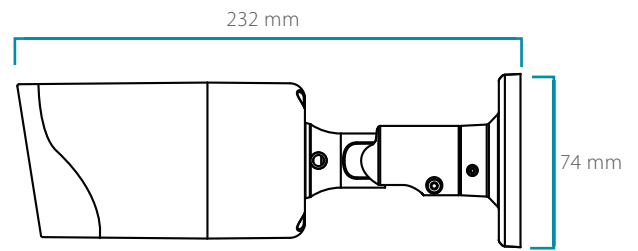

System Management

Event Management	- Motion detection - Multiple event notifications - Event notification and uploading of snapshots via e-mail or FTP - Event video recording via microSD card, D-ViewCam, D-Link NVR or ONVIF-compliant NAS
Remote Management	- Remote management via D-ViewCam software - Remotely take snapshots/video clips and save to a local hard drive - Configuration interface accessible via a web browser
System Requirements for Web Interface	- Operating System: Microsoft Windows - Browser: Internet Explorer 11 for full function; Chrome and Firefox (MJPEG only)
D-ViewCam System Requirements	- Operating System: Windows 10 - Protocol: Standard TCP/IP
D-ViewCam Software Functions	- Supports all management functions provided in the web interface - Scheduled motion trigger or manual recording options - Remote management of up to 64 cameras - Viewing of up to 64 cameras on one screen

General

Weight	700 g (1.5 lb)
External Power Adapter	100 to 240 V AC, 50/60 Hz (Input), 12 V DC 1.5 A (Output)
Power Consumption	8 W ± 5% (PoE)
Operating Temperature	-30 to 50 °C (-22 to 122 °F)
Storage Temperature	-20 to 70 °C (-4 to 158 °F)
Operating/Storage Humidity	Max. 90% non-condensing
Dimension	232 x 74 x 80 mm (9.1 x 2.9 x 3.1 in)
Certifications	CE, FCC, RCM

Order Information

DCS-4718E	Vigilance 8 Megapixel H.265 Outdoor Bullet Camera
Hardware Version	A

¹ microSD card not included. Supports capacity up to 256 GB.