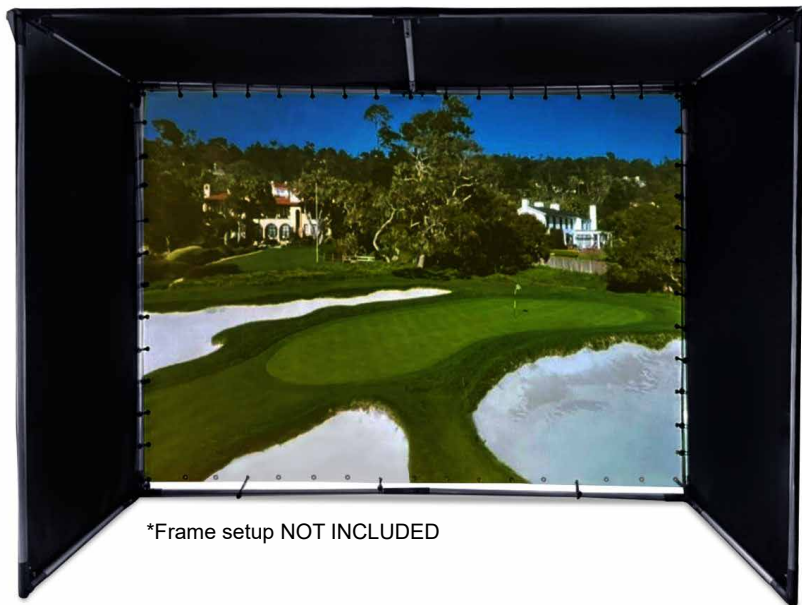

GolfSim DIY Screen Series

Golf Impact Projection Material for DIY Projects

Works Best with Short Throw Projectors

Product Description

The **GolfSim DIY Screen** is a golf impact front projection material for golf simulator enclosures. It is a Do-it-Yourself (DIY) design that includes metal grommets all around the entire material to ensure the material is equally tensioned on all sides and perfect for custom frame golf /sport simulation enclosures.

The ImpactWhite™ 1145 is a multi-layer warp knitted fabric formulated for maximum strength to withstand golf ball impact while providing the highest image quality, and longevity.

Models	View Width	View Height	Material
DIY10X8-IPW1145	8 ft	10 ft	ImpactWhite™ 1145
DIY10X10-IPW1145	10 ft	10 ft	ImpactWhite™ 1145
DIY10X13-IPW1145	13 ft	10 ft	ImpactWhite™ 1145
DIY10X20-IPW1145	20 ft	10 ft	ImpactWhite™ 1145