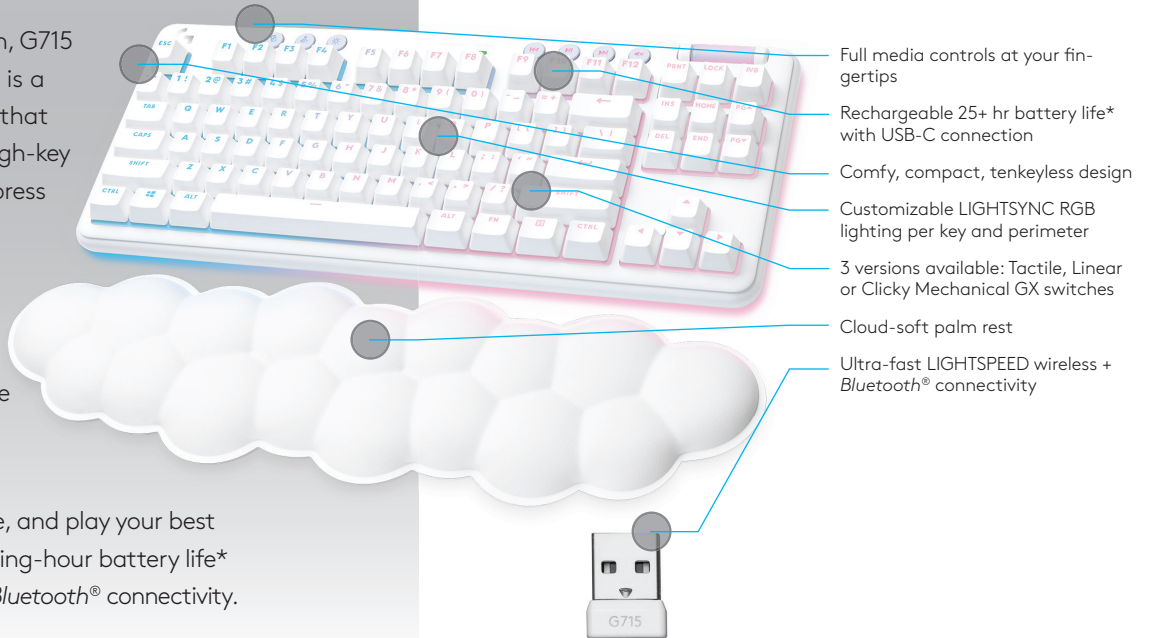

G715

Wireless Gaming Keyboard

PLAY YOUR WAY

Part of the Aurora Collection, G715 Wireless Gaming Keyboard is a compact, comfy keyboard that delivers low-key vibes with high-key performance so you can express yourself and play your way.

Float away with its dreamy white design and cloud-soft palm rest. A compact, ten-keyless layout, and adjustable height give that good game feeling, all-day long.

Pack it up, place it anywhere, and play your best with a rechargeable 25 gaming-hour battery life* and LIGHTSPEED wireless or Bluetooth® connectivity.

Show off your playstyle with ethereal LIGHTSYNC RGB on the keyboard perimeter and under the keys along with out-of-the-box Aurora Collection signature lighting.

Customize your look with key caps and top plates in a variety of fun colors including Pink Dawn and Green Flash. (sold separately).

- Full media controls at your fingertips
- Rechargeable 25+ hr battery life* with USB-C connection
- Comfy, compact, tenkeyless design
- Customizable LIGHTSYNC RGB lighting per key and perimeter
- 3 versions available: Tactile, Linear or Clicky Mechanical GX switches
- Cloud-soft palm rest
- Ultra-fast LIGHTSPEED wireless + Bluetooth® connectivity

WHAT'S IN THE BOX?

- G715 Wireless Gaming Keyboard
- LIGHTSPEED receiver
- USB-C to USB-A cable – 1.8M
- Palm rest
- User documentation

WHAT YOU NEED

- LIGHTSPEED Wireless: USB port. PC and Mac compatible.
- Bluetooth®: Bluetooth®-enabled devices with audio connectivity.
- Works with: Chrome OS™, Windows® 10 or later, macOS 10.15 or later.
- Internet connection for software download (available on Windows and macOS only)

* Color accessories sold separately.