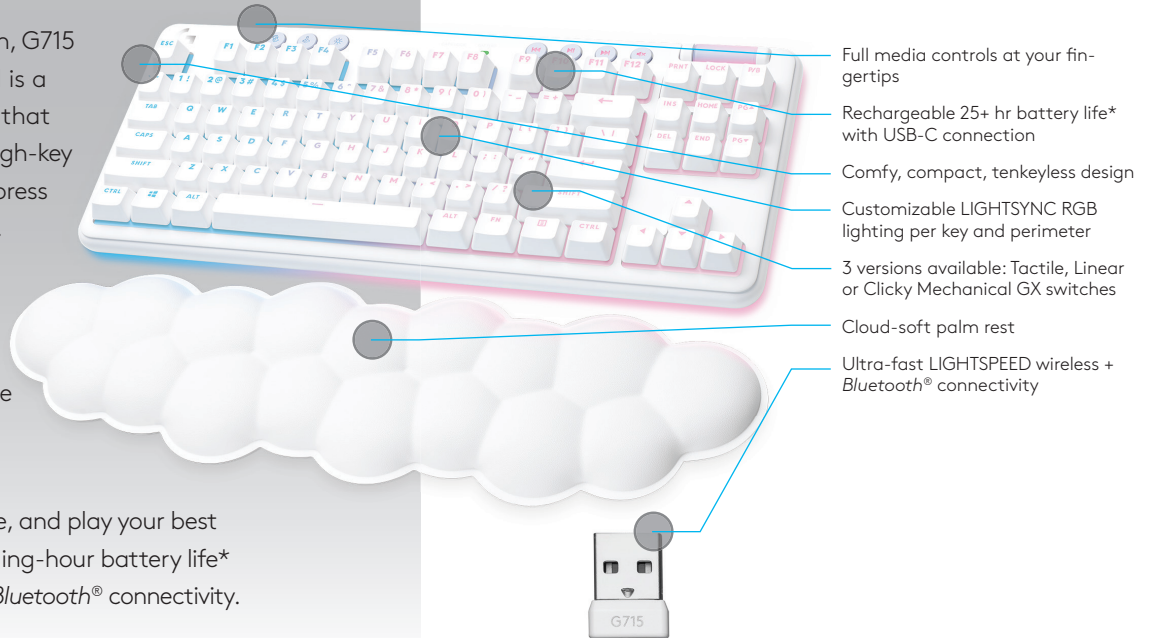

## PLAY YOUR WAY

Part of the Aurora Collection, G715 Wireless Gaming Keyboard is a compact, comfy keyboard that delivers low-key vibes with high-key performance so you can express yourself and play your way.

Float away with its dreamy white design and cloud-soft palm rest. A compact, ten-keyless layout, and adjustable height give that good game feeling, all-day long.

Pack it up, place it anywhere, and play your best with a rechargeable 25 gaming-hour battery life\* and LIGHTSPEED wireless or Bluetooth® connectivity.

- Full media controls at your fingertips
- Rechargeable 25+ hr battery life\* with USB-C connection
- Comfy, compact, tenkeyless design
- Customizable LIGHTSYNC RGB lighting per key and perimeter
- 3 versions available: Tactile, Linear or Clicky Mechanical GX switches
- Cloud-soft palm rest
- Ultra-fast LIGHTSPEED wireless + Bluetooth® connectivity

### WHAT'S IN THE BOX?

- G715 Wireless Gaming Keyboard
- LIGHTSPEED receiver
- USB-C to USB-A cable – 1.8M
- Palm rest
- User documentation