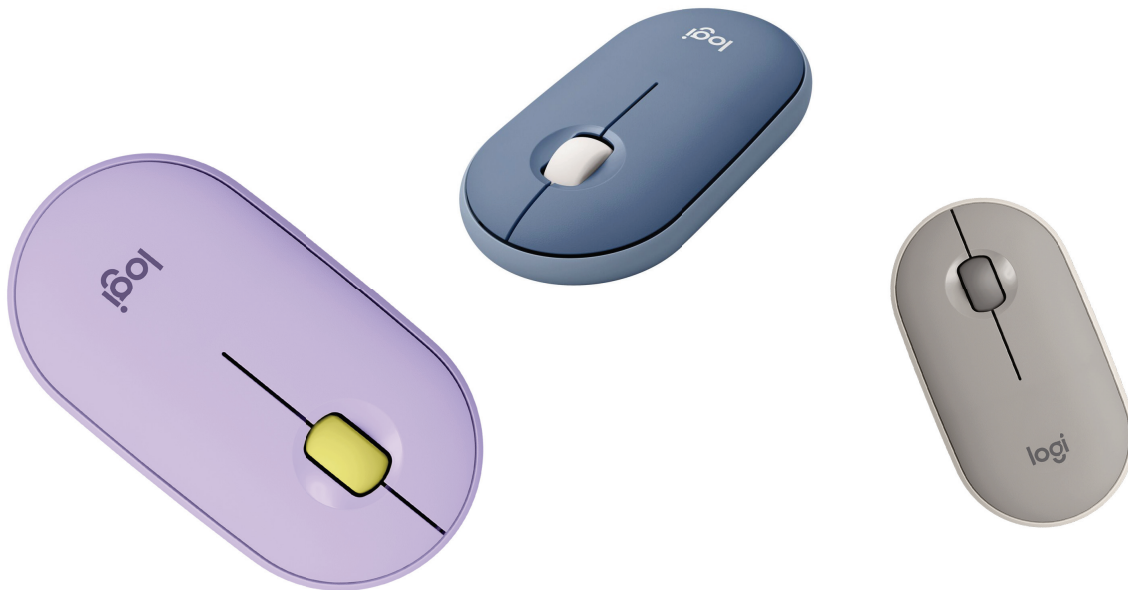

LOGITECH PEBBLE M350

Wireless Mouse

MINIMALIST. MODERN. SILENT.

Own your space with Logitech Pebble M350 – a modern, slim and silent portable mouse designed for your curated lifestyle. Make a statement with this slim mouse that can easily be scooped up and taken to the cafe or library. Silent clicking and scrolling means you can stay focused without disturbing those around you. And the Logitech Pebble stays powered for 18 months¹ on a single AA battery so you don't have to worry about losing power. Connect the Logitech Pebble the way you want – via either *Bluetooth*[®] or the USB receiver. The high-precision optical tracking works on most surfaces.

WHAT'S IN THE BOX

- Mouse
- USB receiver
- AA battery (pre-installed)
- User documentation

FEATURES

- Stand-out design that feels great in your hand and is easy to carry around
- 90% noise reduction for silent clicks and ultra-quiet scrolling¹
- Connect via *Bluetooth*[®] wireless technology or included tiny USB receiver
- Long-lasting 18-month battery life²
- High-precision optical tracking for fast, accurate cursor control

Own your space with Logitech Pebble M350 – a modern, slim, and silent portable mouse designed for your curated lifestyle. Make a statement with this slim mouse that can easily be scooped up and brought to the cafe or library. Silent clicking and scrolling means you can stay focused without disturbing those around you. And the Logitech Pebble stays powered for 18-months* on a single AA battery so you don't have to worry about losing power. Connect the Logitech Pebble the way you want – via either *Bluetooth*® or the USB receiver. The high-precision optical tracking works on most surfaces. (*Battery life may vary based on user and computing conditions.)

25-word description

Own your space with Logitech Pebble M350 – a modern, slim, and silent portable mouse designed for your curated lifestyle.