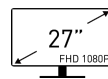

SPECIFICATIONS

Panel Size	23.6"
Panel Resolution	1920 x 1080 (FHD)
Refresh Rate	75Hz
Response time	5ms (GTG) / 1ms (MPRT)
Panel Type	VA
Brightness (nits)	250 cd/m2
Viewing Angle	178°(H) / 178°(V)
Aspect Ratio	16:9
Contrast Ratio	3000:1
Pixel Pitch (H x V)	0.272(H)x0.272(V)
Surface Treatment	Anti-glare
Display Colors	16.7M
Color Bit	8 bits
Video ports	1x HDMI (1.4b) 1x D-Sub (VGA)
sRGB	98% (CIE 1976)
Audio ports	1x Audio-in 1x Headphone-out
Active Display Area (mm)	521(H)x293(V)
Kensington Lock	Yes
VESA Mounting	100 x 100 mm
Power Type	External Adaptor (12V 2.5A)
Power Input	100~240V, 50~60Hz
Adjustment (Tilt)	-7° ~ 22°
Curved	1500R
Compatibility	PC, Mac, PS5™, PS4™, Xbox, Mobile, Notebook * All trademarks and the registered trademarks are the property of their respective owners.
Carton Dimension (W X H X D)	600 x 400 x 140 mm (23.62 x 15.75 x 5.51 inch)
Weight (NW / GW)	2.95 kg (6.50 lbs) / 4.39 kg (9.68 lbs)
Dimension (W x H x D)	539.8 x 414.1 x 203 mm (21.25 x 16.30 x 7.99 inch)
Note	HDMI: 1920 x 1080 (Up to 75Hz) VGA: 1920 x 1080 (Up to 60Hz)

Built-In Speaker

Built-in speakers allow you to listen clearly without connecting external speakers.

27" FHD 1080P

View your applications, spreadsheets and more with a perfect 27 inches screen to experience a breathtaking screen that comes with Full HD resolution