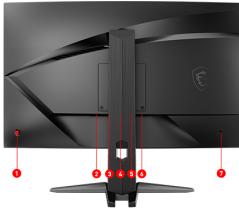

SPECIFICATIONS

Panel Size	27" (69cm)
Panel Resolution	1920 x 1080 (FHD)
Refresh Rate	170Hz
Response time	1ms (MPRT)
Panel Type	VA
Brightness (nits)	250
Viewing Angle	178° (H) / 178° (V)
Aspect Ratio	16:9
Curvature	1500R
Contrast Ratio	3000:1
Active Display Area (mm)	596.736(H) x 335.664(V)
Pixel Pitch (H x V)	0.3108(H)x0.3108(V)
Surface Treatment	Anti-glare
Display Colors	16.7M
Adobe RGB / DCI-P3 / sRGB	90% / 93% / 117%
Video ports	1x DP(1.2a) 2x HDMI (1.4b)
Audio ports	1x Earphone out
Kensington Lock	Yes
VESA Mounting	100 x 100 mm
Power Type	External Adaptor 20V 2.25A
Power Input	100~240V, 50~60Hz
DYNAMIC REFRESH RATE TECHNOLOGY	FreeSync Premium
ACTIVATED RANGE	48Hz-170Hz
DCR	100000000:1
Signal Frequency	53~183 KHz(H) / 48~170 Hz(V)
Adjustment (Tilt)	-5° ~ 20°
Adjustment (Height)	0 ~ 130 mm
Dimension (W x D x H)	611.5 x 266.5 x 567.1 mm 611.5 x 86 x 372.8mm (without stand)
Carton Dimension (W X D X H)	WW carton: 790 x 168 x 488mm Outer:805 x 183 x 513mm
Weight (NW / GW)	5.7 kg / 7.9 kg
Frameless Design	Yes
Compatibility	PC, Mac, PS5™, PS4™, Xbox, Mobile, Notebook * All trademarks and the registered trademarks are the property of their respective owners.

Wide Color Gamut

Game colors and details will look more realistic and refined, to push game immersion to its limits.

Frameless Design

With the narrow bezel, you will not even notice the monitor at all in the heat of the moment.

Note

Display Port: 1920 x 1080 (Up to 170Hz by DP overclocking)
HDMI1.4: 1920 x 1080 (Up to 144Hz)
Adobe RGB, sRGB and DCI-P3 follow CIE1976 standard

CONNECTIONS

1. 5-way joystick navigator
2. 1x DC Jack
3. 2x HDMI (1.4b)
4. 1x Display Port (1.2a)
5. 1x Earphone out
6. 1x Kensington lock