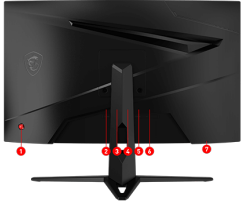

Note	Display Port: 1920x1080 (Up to 180Hz) HDMI: 1920x1080 (Up to 180Hz) *sRGB and DCI-P3 follow CIE1976 standard
PIP / PBP Function	N/A

CONNECTIONS

1. 5-way joystick navigator
2. 1 x HDMI (2.0b)
3. 1 x HDMI (2.0b)
4. 1 x DisplayPort (1.2a)
5. 1 x Earphone out
6. 1 x Power Jack