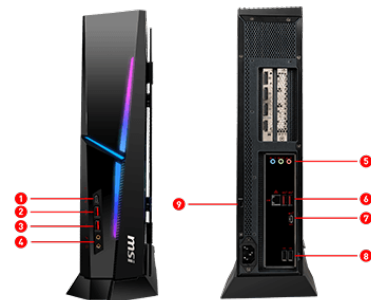

CONNECTIONS

1. 1 x USB 3.2 Gen 1 Type C	2. 1 x USB 3.2 Gen 1 Type A
3. 1 x USB 2.0 Type A	4. 1 x Mic in / 1 x Headphone out
5. 3 x Audio jacks	6. 1 x RJ45(2.5G) / 2x USB 3.2 Gen 2 Type A
7. 1 x USB 3.2 Gen 2x2 Type C	8. 2 x USB 2.0 Type A
9. Kensington Lock