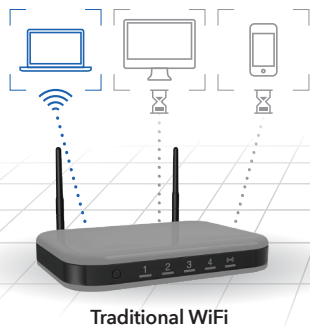

Multi-User MIMO (MU-MIMO)

Traditional WiFi routers can stream data to only one device in the home at a time. When multiple devices are connected to the router, each device needs to take its turn, and then wait before receiving more data. This can lead to slower network and Internet speeds. Using Multi-User MIMO technology, NETGEAR routers can stream data to multiple devices simultaneously. With MU-MIMO, your WiFi network can deliver faster throughput to every MU-MIMO connected device. That means faster downloads and smoother streaming for your devices.

Enjoy simultaneous streaming with MU-MIMO

Data sent to one device at a time