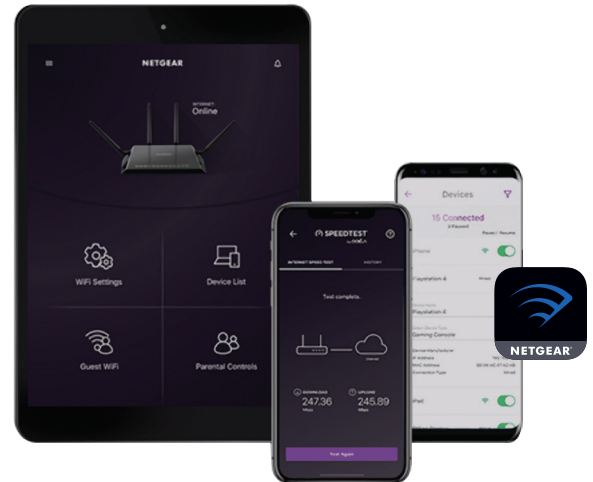

VPN SUPPORT—OpenVPN Connect app on iOS and Android® allows remote secure access to the home network

SECURE WIFI CONNECTIONS—Standards-based WiFi Security (802.11i, 128-bit AES encryption with PSK)

PARENTAL CONTROLS—Circle™ with Disney - the smart way for families to manage content and time online, on any device

If you like gaming and streaming videos, then you'll benefit from Dynamic Quality of Service (QoS). Dynamic QoS resolves Internet traffic congestion when you have competing Internet demands at home. Dynamic QoS identifies your online activities by application and device, and then utilizes bandwidth allocation, and traffic prioritization techniques, to automatically allocate more bandwidth to latency sensitive applications like online gaming and video streaming, while ensuring that lower priority applications continue to work.

NIGHTHAWK®

Nighthawk® X6S AC3000 Tri-Band WiFi Router

Nighthawk® App

The NETGEAR Nighthawk® App makes it easy to set up your router and get more out of your WiFi, with the app, you can install your router in a few steps—just connect your mobile device to the router network and the app will walk you through the rest. Once set up, you can use the intuitive dashboard to pause the Internet on your connected devices, run a quick Internet speed test, setup smart parental controls and much more.

- Smart Parental Controls—Easily manage content & time online with Circle® with Disney
- Remote Management—Easily monitor your home network anytime, anywhere
- Internet Speed Test—Check the broadband speeds from your service provider
- Pause Internet—Pause the Internet to any device
- Traffic Meter—Track Internet data usage
- Guest Networks—Setup separate WiFi access for guests
- Quick Setup—Get connected in just minutes