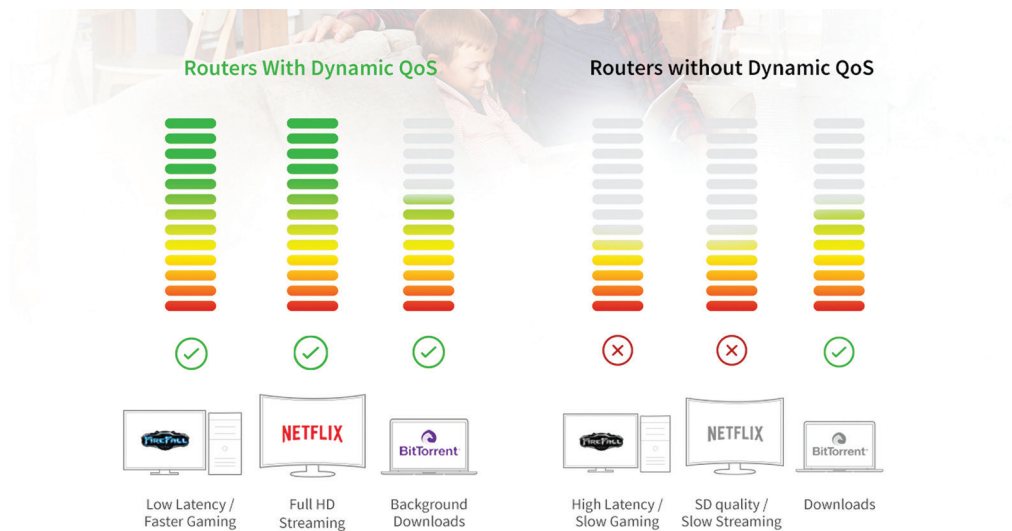

VPN SUPPORT—OpenVPN Connect app on iOS and Android® allows remote secure access to the home network

SECURE WIFI CONNECTIONS—Standards-based WiFi Security (802.11i, 128-bit AES encryption with PSK)

PARENTAL CONTROLS—Circle™ with Disney - the smart way for families to manage content and time online, on any device

If you like gaming and streaming videos, then you'll benefit from Dynamic Quality of Service (QoS). Dynamic QoS resolves Internet traffic congestion when you have competing Internet demands at home. Dynamic QoS identifies your online activities by application and device, and then utilizes bandwidth allocation, and traffic prioritization techniques, to automatically allocate more bandwidth to latency sensitive applications like online gaming and video streaming, while ensuring that lower priority applications continue to work.