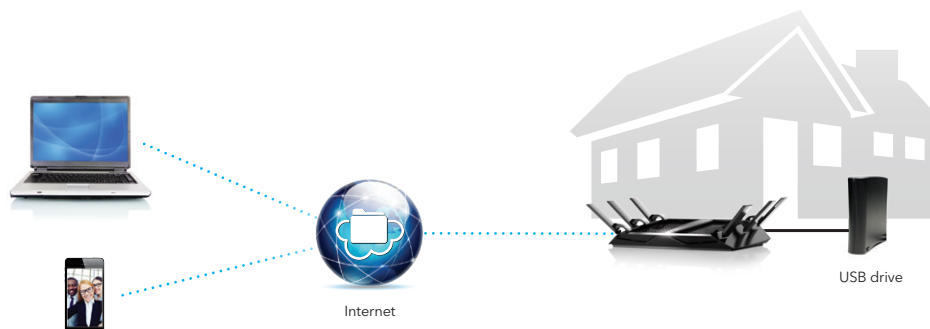

Multi-User MIMO (MU-MIMO)

Traditional WiFi routers can stream data to only one device in the home at a time. When multiple devices are connected to the router, each device needs to take its turn, and then wait before receiving more data. This can lead to slower network and Internet speeds. Using Multi-User MIMO technology, NETGEAR routers can stream data to multiple devices simultaneously. With MU-MIMO, your WiFi network can deliver faster throughput to every MU-MIMO connected device. That means faster downloads and smoother streaming for your devices.

Enjoy simultaneous streaming with MU-MIMO

Data sent to one device at a time

Data sent to multiple devices simultaneously

ReadyCLOUD® USB Access—Access Your Files Wherever, Whenever

Access and share your files via secure, personal cloud storage with NETGEAR ReadyCLOUD® USB Access. Once you've connected your USB drive to your NETGEAR Nighthawk® X6S and uploaded all your favorite files, you can enjoy the convenience and accessibility anytime & anywhere you have an Internet connection. No fees, storage limitations, or privacy concerns of cloud storage services. Using the ReadyCLOUD mobile app or web portal, you'll now have anytime, anywhere access to your USB drive at home... it's that easy!

- Setup your and access ReadyCLOUD via the web portal <http://readycloud.netgear.com/>
- Download mobile app for Android <https://play.google.com/store/apps/details?id=com.netgear.readycloud&hl=en>
- Download mobile app for iOS <https://itunes.apple.com/us/app/readycloud/id700730254?mt=8>

NIGHTHAWK®

Nighthawk® X6S AC3000 Tri-Band WiFi Router

Circle® with Disney

Circle with Disney is the smart way for families to manage content and time online, on any connected device. With the Circle app, you can easily: