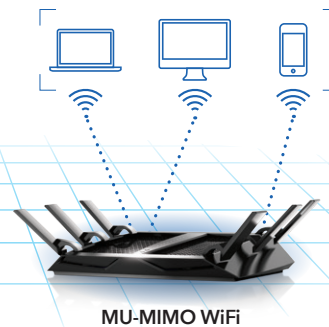

- Smart Parental Controls—Easily manage content & time online with Circle® with Disney
- Remote Management—Easily monitor your home network anytime, anywhere
- Internet Speed Test—Check the broadband speeds from your service provider
- Pause Internet—Pause the Internet to any device
- Traffic Meter—Track Internet data usage
- Guest Networks—Setup separate WiFi access for guests
- Quick Setup—Get connected in just minutes

Multi-User MIMO (MU-MIMO)

Traditional WiFi routers can stream data to only one device in the home at a time. When multiple devices are connected to the router, each device needs to take its turn, and then wait before receiving more data. This can lead to slower network and Internet speeds. Using Multi-User MIMO technology, NETGEAR routers can stream data to multiple devices simultaneously. With MU-MIMO, your WiFi network can deliver faster throughput to every MU-MIMO connected device. That means faster downloads and smoother streaming for your devices.

Enjoy simultaneous streaming with MU-MIMO

Data sent to one device at a time

Data sent to multiple devices simultaneously

ReadyCLOUD® USB Access—Access Your Files Wherever, Whenever

Access and share your files via secure, personal cloud storage with NETGEAR ReadyCLOUD® USB Access. Once you've connected your USB drive to your NETGEAR Nighthawk® X6S and uploaded all your favorite files, you can enjoy the convenience and accessibility anytime & anywhere you have an Internet connection. No fees, storage limitations, or privacy concerns of cloud storage services. Using the ReadyCLOUD mobile app or web portal, you'll now have anytime, anywhere access to your USB drive at home... it's that easy!