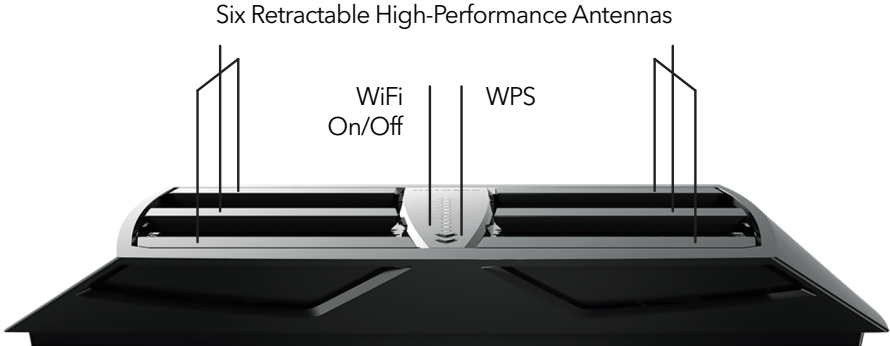

REWARDS

HISTORY

CONNECTIONS

Connection Diagram

NIGHTHAWK®

Nighthawk® X6S AC3000 Tri-Band WiFi Router

Package Contents

- Nighthawk® X6S AC3000 Tri-Band WiFi Router (R7900P)
- Ethernet cable
- Quick start guide
- Power adapter, localized to country of sale

Physical Specifications

- Dimensions: 11.63 x 8.92 x 2.14 in
- Weight: 2.43lbs

Technical Specifications

- AC3000[†] WiFi
 - Band 1: 450 Mbps @2.4GHz
 - Band 2: 1300Mbps @5GHz
 - Band 3: 1300Mbps @5GHz
- Simultaneous Tri-Band WiFi
 - Tx/Rx 3x3 (2.4GHz) + 3x3 (5GHz) + 3x3 (5GHz)
 - IEEE® 802.11 b/g/n 2.4GHz
 - IEEE® 802.11 a/n/ac 5GHz
- Powerful Dual-Core 1.8GHz processor
- Memory: 128 MB Flash and 512 MB RAM
- Six (6) high performance external antennas
- High power amplifiers
- Five (5) 10/100/1000Mbps
 - 1 WAN & 4 LAN Gigabit Ethernet ports
- One (1) USB 3.0 Port
- IPv6 Support (Internet Protocol Version 6)
- On/Off LED lights option