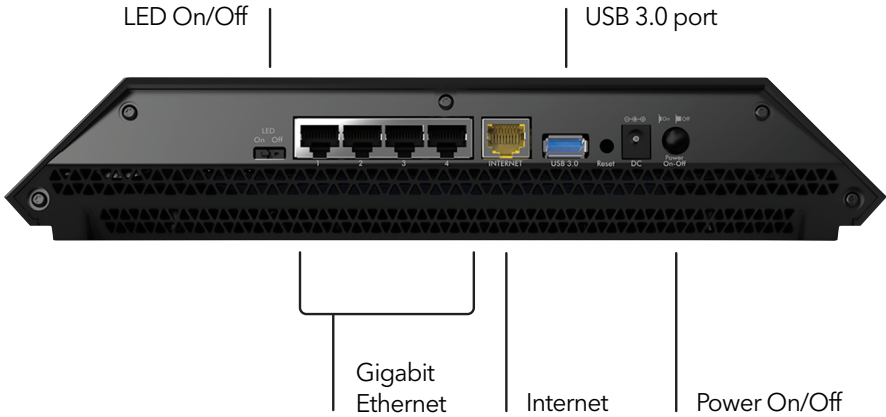

REWARDS

HISTORY

CONNECTIONS

Connection Diagram

NIGHTHAWK®

Nighthawk® X6S AC3000 Tri-Band WiFi Router

Package Contents

- Nighthawk® X6S AC3000 Tri-Band WiFi Router (R7900P)
- Ethernet cable
- Quick start guide
- Power adapter, localized to country of sale