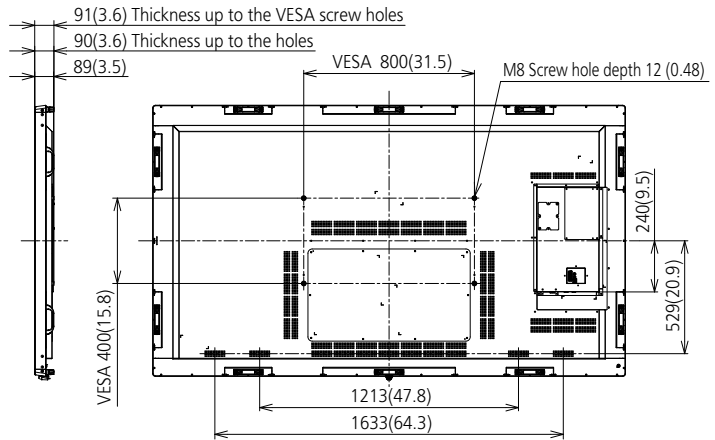

*Displaying a still image for a long time may cause burn-in (image persistence artifacts), it could be mitigated when display video image.

STANDARD (CERTIFICATIONS)

SAFETY REGULATIONS	EU/USA CB Report (LVD; IEC62368-1 2nd Edition + EU/USA Deviation) EU Deviation : EN62368-1:2014 2nd Edition
RADIATION REGULATIONS	EU : EMC test report [Class-A] (CE; EN55032:2012/EN61000-3-2:2014/ EN61000-3-3:2013/EN55024:2010 IEC61000-4-2:2008 IEC61000-4-3:2010 IEC61000-4-4:2012 IEC61000-4-5:2005 IEC61000-4-6:2013 IEC61000-4-8:2009 IEC61000-4-11:2004)

WIRELESS LAN FUNCTION

Compliance standard	IEEE 802.11 a/b/g/n Dual (Wireless LAN Standard protocol) Wi-Fi certified
Channel	IEEE 802.11 a/b/g/n
Communication distance	Approx. 30 m (Depends on usage environment)

REMOTE CONTROL TRANSMITTER

Power Requirements	DC 3 V (AA Size batteries x 2)
Operating distance	Approx. 7 m (22.9 ft)*
Weight	Approx. 111 g (4 oz) including batteries
Dimensions (W x H x D)	51 x 161 x 27 mm (2" x 6.4" x 1.1")

*When operated directly in front of the IR sensor.

INCLUDED ACCESSORIES

- Remote Control x 1
- Batteries (AA size) x 2 : AA/R6/LR6 type
- AC cord (approx. 2 m)
- IR sensor x 1
- IR Sensor Holder x 1
- Screw (for IR Sensor's Holder) x 2
- Clamper x 3
- Wi-Fi dongle x 1
- Extension Cable (for Wi-Fi dongle) x 1
- Operating Instruction Book

DIMENSIONS

Cautions: This drawing is not a scale
Units : mm (inches)