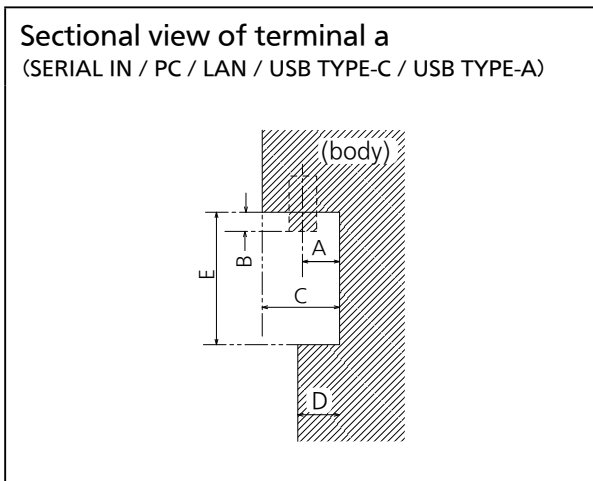

● Terminals

View from back

Magnified figure of terminal a

Magnified figure of terminal b

Magnified figure of C

Terminal a
98CQE1W Terminal (Bottom)

Units : mm (inch)

	SERIAL IN	PC	LAN	USB TYPE-C	USB TYPE-A
A	12.7 (0.50)	12.7 (0.50)	12.9 (0.50)	8.0 (0.31)	10.5 (0.41)
B	4.3 (0.17)	4.4 (0.17)	—	—	—
C	34.5 (1.35)				
D	28.6 (1.12)				
E	86.5 (3.40)				

Terminal b
98CQE1W Terminal (Side)

Units : mm (inch)

	HDMI	IR / AUDIO OUT
A	9.8 (0.39)	10.9 (0.43)
B	—	1.0 (0.04)
C	34.5 (1.35)	

*Since clearance between terminals are limited, some USB connector will not fit. Please check if USB memory devices you are going to use will fit, using the diagram above.