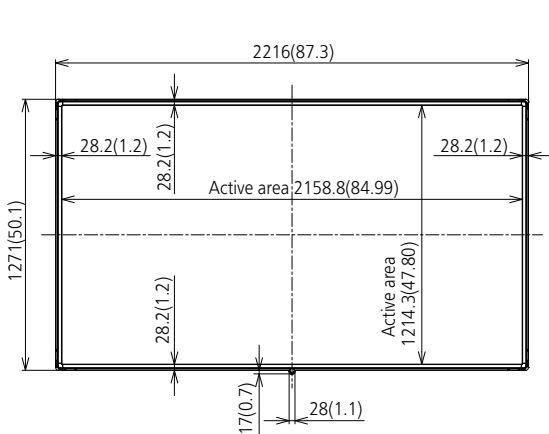

*Displaying a still image for a long time may cause burn-in (image persistence artifacts), it could be mitigated when display video image.

STANDARD (CERTIFICATIONS)

SAFETY REGULATIONS	EU/USA CB Report (LVD; IEC62368-1 2nd Edition + EU/USA Deviation) EU Deviation : EN62368-1:2014 2nd Edition
RADIATION REGULATIONS	EU : EMC test report [Class-A] (CE; EN55032:2012/EN61000-3-2:2014/ EN61000-3-3:2013/EN55024:2010 IEC61000-4-2:2008 IEC61000-4-3:2010 IEC61000-4-4:2012 IEC61000-4-5:2005 IEC61000-4-6:2013 IEC61000-4-8:2009 IEC61000-4-11:2004)

WIRELESS LAN FUNCTION

Compliance standard	IEEE 802.11 a/b/g/n Dual (Wireless LAN Standard protocol) Wi-Fi certified
Channel	IEEE 802.11 a/b/g/n
Communication distance	Approx. 30 m (Depends on usage environment)

REMOTE CONTROL TRANSMITTER

Power Requirements	DC 3 V (AA Size batteries x 2)
Operating distance	Approx. 7 m (22.9 ft)*
Weight	Approx. 111 g (4 oz) including batteries
Dimensions (W x H x D)	51 x 161 x 27 mm (2" x 6.4" x 1.1")

*When operated directly in front of the IR sensor.

INCLUDED ACCESSORIES

- Remote Control x 1
- Batteries (AA size) x 2 : AA/R6/LR6 type
- AC cord (approx. 2 m)
- IR sensor x 1
- IR Sensor Holder x 1
- Screw (for IR Sensor's Holder) x 2
- Clamper x 3
- Wi-Fi dongle x 1
- Extension Cable (for Wi-Fi dongle) x 1
- Operating Instruction Book

DIMENSIONS

Cautions: This drawing is not a scale
Units : mm (inches)