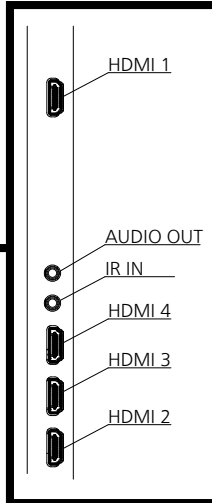

● Terminals

View from back

Magnified figure of terminal a

Magnified figure of terminal b

Magnified figure of C

Terminal a
98CQE1W Terminal (Bottom)

Units : mm (inch)

	SERIAL IN	PC	LAN	USB TYPE-C	USB TYPE-A
A	12.7 (0.50)	12.7 (0.50)	12.9 (0.50)	8.0 (0.31)	10.5 (0.41)
B	4.3 (0.17)	4.4 (0.17)	—	—	—
C	34.5 (1.35)				
D	28.6 (1.12)				
E	86.5 (3.40)				