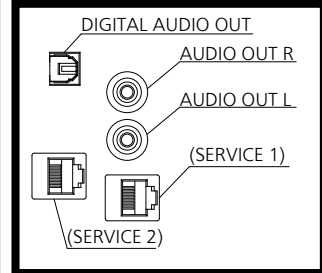

For signals without ○ in the Plug and Play-supported signal column, resolutions may not be selected on the PC side even if this unit supports those signals.

Note

- An auto detected signal format may be differently displayed from the actual input signal.
- The i symbols (example 1080i) means Interlaced signal.

● Terminals

View from back

Magnified figure of terminal a

Magnified figure of terminal b

Magnified figure of C

Terminal a
98CQE1W Terminal (Bottom)

Units : mm (inch)

	SERIAL IN	PC	LAN	USB TYPE-C	USB TYPE-A
A	12.7 (0.50)	12.7 (0.50)	12.9 (0.50)	8.0 (0.31)	10.5 (0.41)
B	4.3 (0.17)	4.4 (0.17)	—	—	—
C	34.5 (1.35)				
D	28.6 (1.12)				
E	86.5 (3.40)				