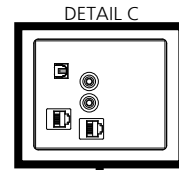

For signals without ○ in the Plug and Play-supported signal column, resolutions may not be selected on the PC side even if this unit supports those signals.

Note

- An auto detected signal format may be differently displayed from the actual input signal.
- The i symbols (example 1080i) means Interlaced signal.

● Terminals

View from back

Magnified figure of terminal a

Magnified figure of terminal b

Magnified figure of C

Terminal a
98CQE1W Terminal (Bottom)

Units : mm (inch)

	SERIAL IN	PC	LAN	USB TYPE-C	USB TYPE-A
A	12.7 (0.50)	12.7 (0.50)	12.9 (0.50)	8.0 (0.31)	10.5 (0.41)
B	4.3 (0.17)	4.4 (0.17)	—	—	—
C	34.5 (1.35)				
D	28.6 (1.12)				
E	86.5 (3.40)				