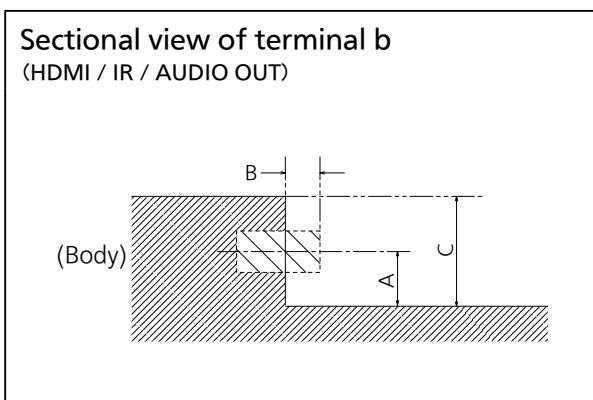

● Terminals

View from back

Magnified figure of terminal a

Magnified figure of terminal b

Magnified figure of C

Terminal a
98CQE1W Terminal (Bottom)

Units : mm (inch)

	SERIAL IN	PC	LAN	USB TYPE-C	USB TYPE-A
A	12.7 (0.50)	12.7 (0.50)	12.9 (0.50)	8.0 (0.31)	10.5 (0.41)
B	4.3 (0.17)	4.4 (0.17)	—	—	—
C	34.5 (1.35)				
D	28.6 (1.12)				
E	86.5 (3.40)				

Terminal b
98CQE1W Terminal (Side)

Units : mm (inch)

	HDMI	IR / AUDIO OUT
A	9.8 (0.39)	10.9 (0.43)
B	—	1.0 (0.04)
C	34.5 (1.35)	

*Since clearance between terminals are limited, some USB connector will not fit. Please check if USB memory devices you are going to use will fit, using the diagram above.