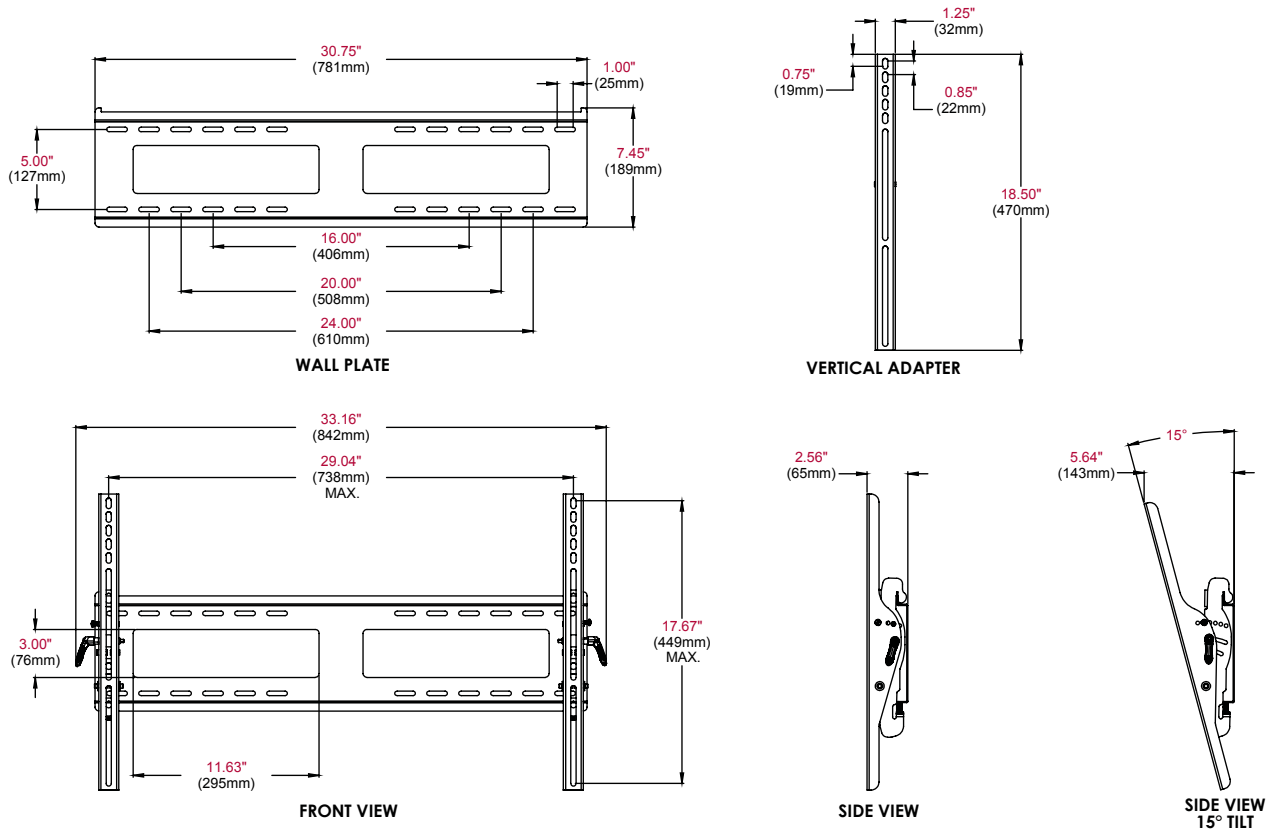

PT650	Universal Tilt Wall Mount for 37" to 75" Displays

Product Specifications

	DIMENSIONS (W x H x D)	PRODUCT WEIGHT	LOAD CAPACITY	FINISH	AVAILABLE COLORS
PT650	33.16" x 18.50" x 2.56"-5.64" (842 x 470 x 65-143mm)	8lb (4kg)	175lb (79kg)	Matte	Black

Package Specifications

	PACKAGE SIZE (W x H x D)	PACKAGE SHIP WEIGHT	PACKAGE UPC CODE	PACKAGE CONTENTS	UNITS IN PACKAGE
PT650	31.8" x 8.63" x 3.88" (808 x 219 x 99mm)	10.5lb (5kg)	735029254881	Wall plate, universal adaptors, mounting and display attachment hardware	1

Accessories

- **ACC925:** Security Fasteners
- **ACC415:** 4-pack Metal Stud Fastener Kit

All dimensions = inch (mm)

ARCHITECTS SPECIFICATIONS

The Universal Tilt Wall Mount shall be a Peerless-AV model PT650 and shall be located where indicated on the plans. Assembly and installation shall be done according to instructions provided by the manufacturer.

Peerless Industries, Inc. ■ 2300 White Oak Circle ■ Aurora, IL 60502 ■ (800) 865-2112 ■ (630) 375-5100 ■ Fax: (800) 359-6500 ■ peerless-av.com

Visit peerless-av.com to see the complete line of AV solutions from Peerless-AV, including flat panel mounts, projector mounts, carts/stands, furniture, cables, screen cleaners and a full assortment of accessories.