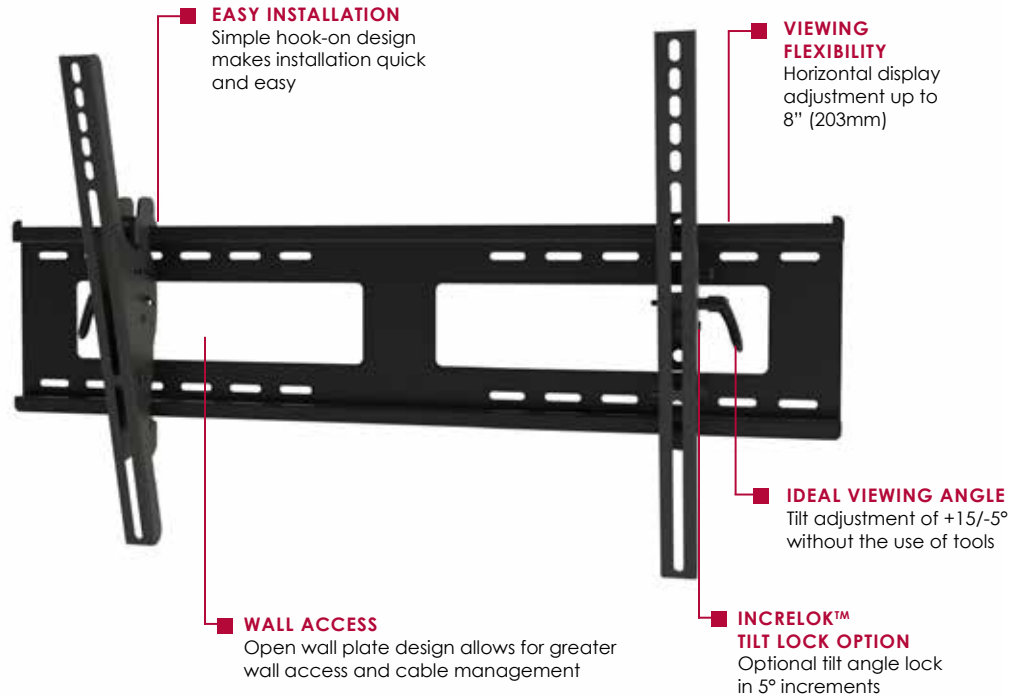

PT650

Universal Tilt Wall Mount for 37" to 75" Displays

Easily install large displays with this simple, intuitive mounting solution. Its simple three step installation combined with its tool-less tilt angle adjustment enables displays to be installed and adjusted quickly. Cables and cords are easily managed behind the display with large knockouts in the wall plate. For perfect display positioning, center the display by smoothly sliding it along the horizontal rails of the wall plate.

Display size: 37"-75"

Max load: 175lb (79kg)

FEATURES

- Universal mount accommodates displays with mounting hole patterns up to 738 x 449mm (29.04" W x 17.67" H)
- Adjustable 15° forward tilt and -5° backward tilt for finding the optimal viewing angle
- Easy-Grip™ ratcheting handle locks the display position into place
- Optional IncreLok™ feature offers fixed tilt angles of -5°, 0°, 5°, 10°, 15°
- Open wall plate design allows for greater access to electrical outlets and cable management
- Easy-Glide™ bracket design easily hook onto wall plate for a simple, safe and quick installation
- Horizontal display adjustment of up to 8" (203mm) for perfect display placement
- Mounts to wood studs, concrete, cinder block or metal studs (metal stud accessory required)
- Comes with fastener pack with all necessary display attachment hardware
- UL listed

EASY INSTALLATION
Simple hook-on design makes installation quick and easy

VIEWING FLEXIBILITY
Horizontal display adjustment up to 8" (203mm)

IDEAL VIEWING ANGLE
Tilt adjustment of +15/-5° without the use of tools

WALL ACCESS
Open wall plate design allows for greater wall access and cable management

INCRELOK™ TILT LOCK OPTION
Optional tilt angle lock in 5° increments

Quick and easy tilt adjustment of +15/-5°

Patented. Utility Patent No.8,157,233 8,282,059 8,313,073.