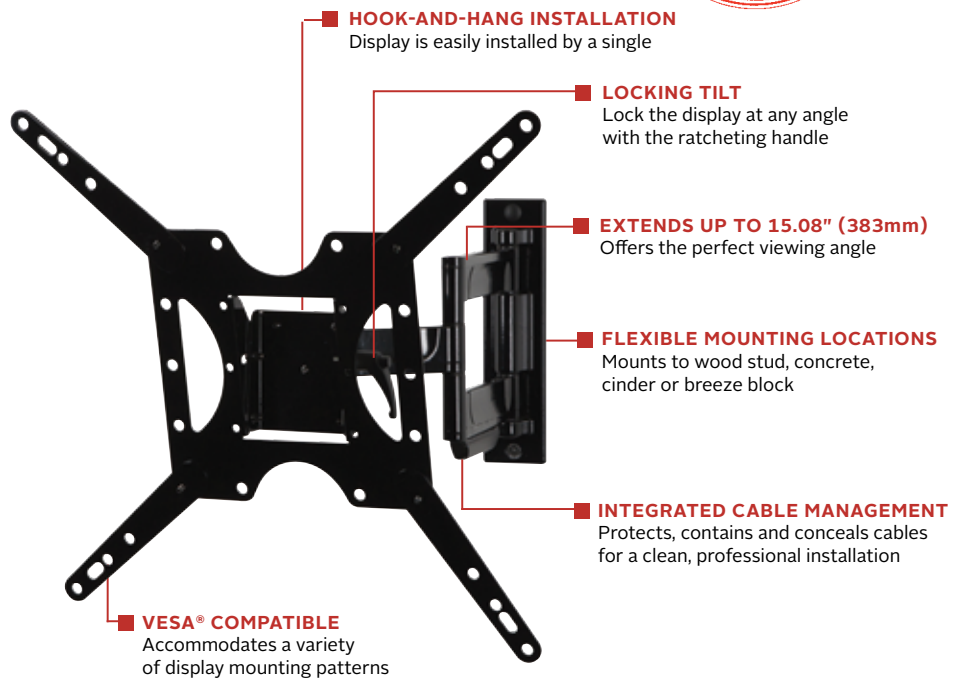

PA746

Display size
32"-50"

Max load
80lb (36kg)

PARAMOUNT™

Articulating Wall Mount

FOR 32" TO 50" DISPLAYS

The Paramount™ series wall mounts provide versatile and multi-functional features. With PA746, extend the display up to 15.08" (383mm) or fully-retract it to just 2.81" (71mm) from the wall for the perfect viewing angle. The Hook-and-Hang™ system offers easy, one-person installation of the display. A ratcheting handle provides locking tilt capability for quick adjustments to the amount of tilt, reducing glare and optimizing the viewing angle. Integrated cable management protects, contains and conceals cables for a clean installation.

Full-motion capabilities allow you to swivel, tilt, extend or retract your display for the perfect viewing angle.

Additional Features

- ✓ Extends 15.08" (383mm) from the wall
- ✓ Retracts to 2.81" (71mm) to save space
- ✓ +15/-5° of tilt for optimal viewing angles
- ✓ ±5° of roll for post installation display leveling
- ✓ Up to ±90° of pivot
- ✓ VESA® 100, 200 x 200, 300 x 200, 300 x 300, 400 x 300 and 400 x 400mm compliant
- ✓ Design is UL listed and tested to four times stated load capacity

Swivel, tilt, extend or retract the display for the perfect viewing angle

Integrated cable management keeps cords and cables out of the way

Please visit peerless-av.com/en-us/patents for patent information.

Package Specifications

	PACKAGE SIZE (W x H x D)	PACKAGE SHIP WEIGHT	PACKAGE UPC CODE	PACKAGE CONTENTS	UNITS IN PACKAGE
PA746	10.63" x 3.23" x 11.77" (270 x 82 x 299mm)	6.85lb (3.11kg)	735029304258	Wall mount, wall and display installation hardware, installation instructions	1