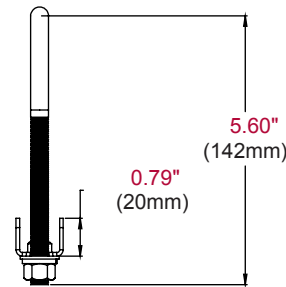

**Product Specifications**

	DIMENSIONS (W x H x D)	PRODUCT WEIGHT	LOAD CAPACITY	FINISH	AVAILABLE COLORS
<b>MOD-AUB</b>	1.96" x 5.00" x 4.92" (50 x 127 x 125mm)	0.65lb (0.29kg)	264.0lb (119.7kg)	Power coat	Black

**Package Specifications**

	PACKAGE SIZE (W x H x D)	PACKAGE SHIP WEIGHT	PACKAGE UPC CODE	PACKAGE CONTENTS	UNITS IN PACKAGE
<b>MOD-AUB</b>	6.25" x 9.62" x 6.00" (158 x 244 x 152mm)	1.6lb (0.75kg)	735029269908	U-Bolt clamp, nuts	1

**Accessories**

- MOD-ACF(-W):** Accessory Cover for MOD-CPF Ceiling Plate
- MOD-ADF:** Accessory Drill Fixture for 50mm Pole
- MOD-APC:** Accessory Pole Coupler
- MOD-APRG(-W):** Accessory Projector Adaptor, PRG Mount
- MOD-APRS(-W):** Accessory Projector Adaptor, PRS Mount
- MOD-ASC:** Accessory Display-Stacking Clamp
- MOD-ATD-W:** Accessory Trim Disc
- MOD-CPC(-W):** Ceiling Plate, Cathedral
- MOD-CPF:** Square Ceiling Plate, Flat (7.4" x 6.8")
- MOD-CPI:** I-Beam Ceiling Plate, Flat
- MOD-FPMD:** Flat Panel Mount, Dual Back-To-Back
- MOD-FPMS(-W):** Flat Panel Mount, Single
- MOD-P100(-B):** 50mm Extension Pole - 39" (1.0m)
- MOD-P150(-B):** 50mm Extension Pole - 59" (1.5m)
- MOD-P200(-B):** 50mm Extension Pole - 78" (2.0m)
- MOD-P300(-B):** 50mm Extension Pole - 118" (3.0m)
- MOD-UNL:** Universal Display Adaptor, Large
- MOD-UNM:** Universal Display Adaptor, Medium

All dimensions = inch (mm)

**FRONT VIEW**

**ISOMETRIC VIEW**

**TOP VIEW**

**SIDE VIEW**

**ARCHITECTS SPECIFICATIONS**

The U-Bolt Adaptor Accessory shall be a Peerless-AV model MOD-AUB and shall be located where indicated on the plans. Assembly and installation shall be done according to instructions provided by the manufacturer.