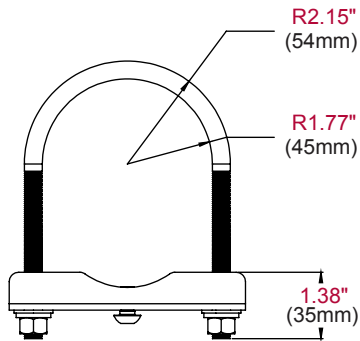

**Product Specifications**

	DIMENSIONS (W x H x D)	PRODUCT WEIGHT	LOAD CAPACITY	FINISH	AVAILABLE COLORS
<b>MOD-AUB</b>	1.96" x 5.00" x 4.92" (50 x 127 x 125mm)	0.65lb (0.29kg)	264.0lb (119.7kg)	Power coat	Black

**Package Specifications**

	PACKAGE SIZE (W x H x D)	PACKAGE SHIP WEIGHT	PACKAGE UPC CODE	PACKAGE CONTENTS	UNITS IN PACKAGE
<b>MOD-AUB</b>	6.25" x 9.62" x 6.00" (158 x 244 x 152mm)	1.6lb (0.75kg)	735029269908	U-Bolt clamp, nuts	1

**Accessories**

- MOD-ACF(-W):** Accessory Cover for MOD-CPF Ceiling Plate
- MOD-ADF:** Accessory Drill Fixture for 50mm Pole
- MOD-APC:** Accessory Pole Coupler
- MOD-APRG(-W):** Accessory Projector Adaptor, PRG Mount
- MOD-APRS(-W):** Accessory Projector Adaptor, PRS Mount
- MOD-ASC:** Accessory Display-Stacking Clamp
- MOD-ATD-W:** Accessory Trim Disc
- MOD-CPC(-W):** Ceiling Plate, Cathedral
- MOD-CPF:** Square Ceiling Plate, Flat (7.4" x 6.8")
- MOD-CPI:** I-Beam Ceiling Plate, Flat
- MOD-FPMD:** Flat Panel Mount, Dual Back-To-Back
- MOD-FPMS(-W):** Flat Panel Mount, Single
- MOD-P100(-B):** 50mm Extension Pole - 39" (1.0m)
- MOD-P150(-B):** 50mm Extension Pole - 59" (1.5m)
- MOD-P200(-B):** 50mm Extension Pole - 78" (2.0m)
- MOD-P300(-B):** 50mm Extension Pole - 118" (3.0m)
- MOD-UNL:** Universal Display Adaptor, Large
- MOD-UNM:** Universal Display Adaptor, Medium

All dimensions = inch (mm)

**FRONT VIEW**

**ISOMETRIC VIEW**

**TOP VIEW**

**SIDE VIEW**

**ARCHITECTS SPECIFICATIONS**

The U-Bolt Adaptor Accessory shall be a Peerless-AV model MOD-AUB and shall be located where indicated on the plans. Assembly and installation shall be done according to instructions provided by the manufacturer.