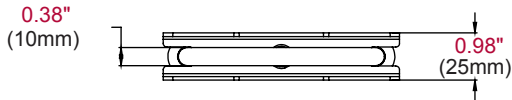

MOD-AUB U-Bolt Adaptor Accessory for Modular Series Square Ceiling Plate (MOD-CPF) and Cathedral Ceiling Plate (MOD-CPC)

Product Specifications

	DIMENSIONS (W x H x D)	PRODUCT WEIGHT	LOAD CAPACITY	FINISH	AVAILABLE COLORS
MOD-AUB	1.96" x 5.00" x 4.92" (50 x 127 x 125mm)	0.65lb (0.29kg)	264.0lb (119.7kg)	Power coat	Black

Package Specifications

	PACKAGE SIZE (W x H x D)	PACKAGE SHIP WEIGHT	PACKAGE UPC CODE	PACKAGE CONTENTS	UNITS IN PACKAGE
MOD-AUB	6.25" x 9.62" x 6.00" (158 x 244 x 152mm)	1.6lb (0.75kg)	735029269908	U-Bolt clamp, nuts	1

Accessories

- **MOD-ACF(-W):** Accessory Cover for MOD-CPF Ceiling Plate
- **MOD-ADF:** Accessory Drill Fixture for 50mm Pole
- **MOD-APC:** Accessory Pole Coupler
- **MOD-APRG(-W):** Accessory Projector Adaptor, PRG Mount
- **MOD-APRS(-W):** Accessory Projector Adaptor, PRS Mount
- **MOD-ASC:** Accessory Display-Stacking Clamp
- **MOD-ATD-W:** Accessory Trim Disc
- **MOD-CPC(-W):** Ceiling Plate, Cathedral
- **MOD-CPF:** Square Ceiling Plate, Flat (7.4" x 6.8")
- **MOD-CPI:** I-Beam Ceiling Plate, Flat
- **MOD-FPMD:** Flat Panel Mount, Dual Back-To-Back
- **MOD-FPMS(-W):** Flat Panel Mount, Single
- **MOD-P100(-B):** 50mm Extension Pole - 39" (1.0m)
- **MOD-P150(-B):** 50mm Extension Pole - 59" (1.5m)
- **MOD-P200(-B):** 50mm Extension Pole - 78" (2.0m)
- **MOD-P300(-B):** 50mm Extension Pole - 118" (3.0m)
- **MOD-UNL:** Universal Display Adaptor, Large
- **MOD-UNM:** Universal Display Adaptor, Medium

All dimensions = inch (mm)

FRONT VIEW