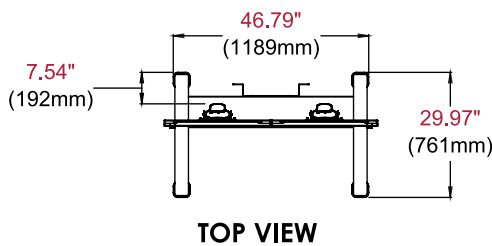

SR598-HUB	SmartMount® Cart for use with the Microsoft® Surface™ Hub (Compatible with both 55" and 84" Models)

Product Specifications

	DIMENSIONS (W X H X D)	PRODUCT WEIGHT	LOAD CAPACITY	FINISH	AVAILABLE COLORS
SR598-HUB	51.15" x 72.44" x 29.97" (1299 x 1840 x 761mm)	95lb (43.1kg)	300lb (136.1kg)	Textured Powder Coat	Black

Package Specifications

	PACKAGE SIZE (W x H x D)	PACKAGE SHIP WEIGHT	PACKAGE UPC CODE	PACKAGE CONTENTS	UNITS IN PACKAGE
SR598-HUB	47.50" x 12.50" x 38.50" (1207 x 318 x 978mm)	115lb (52.2kg)	735029311928	Assembled base, (2) Aluminum columns, Universal display adaptor, (2) swivel casters, (2) locking swivel casters, hardware & instructions	1

Accessories

- **ACC320:** Electrical Outlet Strip with Cord Wrap
- **ACC-GS1:** SmartMount® Tempered Glass Shelf
- **ACC-MS:** SmartMount® Metal Shelf
- **ACC-VCS:** SmartMount® Video Conferencing Camera Shelf

All dimensions = inch (mm)

Architect Specifications

The SmartMount® Cart for use with the Microsoft® Surface™ Hub shall be a Peerless-AV model SR598-HUB and shall be located where indicated on the plans. Assembly and installation shall be done according to instructions provided by the manufacturer.

Visit peerless-av.com to see the complete line of AV solutions from Peerless-AV, including outdoor displays, wireless, kiosks, digital audio, display mounts, projector mounts, carts/stands, and a full assortment of accessories.

Peerless-AV
2300 White Oak Circle
Aurora, IL 60502 USA
(800) 865-2112
(630) 375-5100
Fax: (800) 359-6500

Peerless-AV Europe
Unit 3 Watford Interchange
Colonial Way, Watford
Herts, WD24 4WP
United Kingdom
+44 (0) 1923 200100
Fax: +44 (0) 1923 200101

Peerless-AV de México
Ave de las Industrias 413
Parque Industrial Escobedo
Escobedo, N.L.,
Mexico 66050
+52 (81) 8384-8300
Fax: +52 (81) 8384-8360