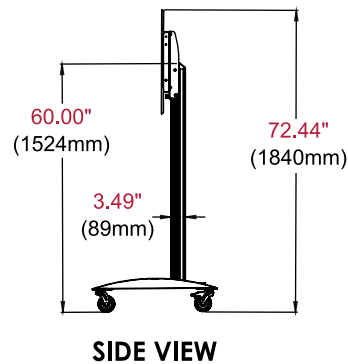

SR598-HUB	SmartMount® Cart for use with the Microsoft® Surface™ Hub (Compatible with both 55" and 84" Models)

Product Specifications

	DIMENSIONS (W X H X D)	PRODUCT WEIGHT	LOAD CAPACITY	FINISH	AVAILABLE COLORS
SR598-HUB	51.15" x 72.44" x 29.97" (1299 x 1840 x 761mm)	95lb (43.1kg)	300lb (136.1kg)	Textured Powder Coat	Black

Package Specifications

	PACKAGE SIZE (W x H x D)	PACKAGE SHIP WEIGHT	PACKAGE UPC CODE	PACKAGE CONTENTS	UNITS IN PACKAGE
SR598-HUB	47.50" x 12.50" x 38.50" (1207 x 318 x 978mm)	115lb (52.2kg)	735029311928	Assembled base, (2) Aluminum columns, Universal display adaptor, (2) swivel casters, (2) locking swivel casters, hardware & instructions	1

Accessories

- **ACC320:** Electrical Outlet Strip with Cord Wrap
- **ACC-GS1:** SmartMount® Tempered Glass Shelf
- **ACC-MS:** SmartMount® Metal Shelf
- **ACC-VCS:** SmartMount® Video Conferencing Camera Shelf

All dimensions = inch (mm)

Architect Specifications

The SmartMount® Cart for use with the Microsoft® Surface™ Hub shall be a Peerless-AV model SR598-HUB and shall be located where indicated on the plans. Assembly and installation shall be done according to instructions provided by the manufacturer.

Visit peerless-av.com to see the complete line of AV solutions from Peerless-AV, including outdoor displays, wireless, kiosks, digital audio, display mounts, projector mounts, carts/stands, and a full assortment of accessories.

Peerless-AV
2300 White Oak Circle
Aurora, IL 60502 USA
(800) 865-2112
(630) 375-5100
Fax: (800) 359-6500

Peerless-AV Europe
Unit 3 Watford Interchange
Colonial Way, Watford
Herts, WD24 4WP
United Kingdom
+44 (0) 1923 200100
Fax: +44 (0) 1923 200101

Peerless-AV de México
Ave de las Industrias 413
Parque Industrial Escobedo
Escobedo, N.L.,
Mexico 66050
+52 (81) 8384-8300
Fax: +52 (81) 8384-8360