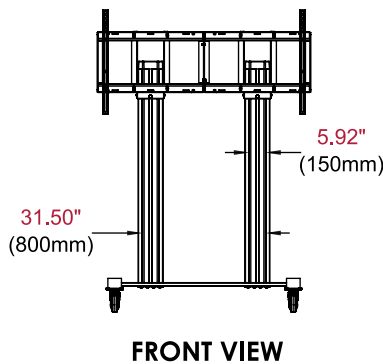

SR598-HUB	SmartMount® Cart for use with the Microsoft® Surface™ Hub (Compatible with both 55" and 84" Models)

Product Specifications

	DIMENSIONS (W X H X D)	PRODUCT WEIGHT	LOAD CAPACITY	FINISH	AVAILABLE COLORS
SR598-HUB	51.15" x 72.44" x 29.97" (1299 x 1840 x 761mm)	95lb (43.1kg)	300lb (136.1kg)	Textured Powder Coat	Black

Package Specifications

	PACKAGE SIZE (W x H x D)	PACKAGE SHIP WEIGHT	PACKAGE UPC CODE	PACKAGE CONTENTS	UNITS IN PACKAGE
SR598-HUB	47.50" x 12.50" x 38.50" (1207 x 318 x 978mm)	115lb (52.2kg)	735029311928	Assembled base, (2) Aluminum columns, Universal display adaptor, (2) swivel casters, (2) locking swivel casters, hardware & instructions	1

Accessories

- **ACC320:** Electrical Outlet Strip with Cord Wrap
- **ACC-GS1:** SmartMount® Tempered Glass Shelf
- **ACC-MS:** SmartMount® Metal Shelf
- **ACC-VCS:** SmartMount® Video Conferencing Camera Shelf

All dimensions = inch (mm)

Architect Specifications

The SmartMount® Cart for use with the Microsoft® Surface™ Hub shall be a Peerless-AV model SR598-HUB and shall be located where indicated on the plans. Assembly and installation shall be done according to instructions provided by the manufacturer.

Visit peerless-av.com to see the complete line of AV solutions from Peerless-AV, including outdoor displays, wireless, kiosks, digital audio, display mounts, projector mounts, carts/stands, and a full assortment of accessories.

Peerless-AV
2300 White Oak Circle
Aurora, IL 60502 USA
(800) 865-2112
(630) 375-5100
Fax: (800) 359-6500

Peerless-AV Europe
Unit 3 Watford Interchange
Colonial Way, Watford
Herts, WD24 4WP
United Kingdom
+44 (0) 1923 200100
Fax: +44 (0) 1923 200101

Peerless-AV de México
Ave de las Industrias 413
Parque Industrial Escobedo
Escobedo, N.L.,
Mexico 66050
+52 (81) 8384-8300
Fax: +52 (81) 8384-8360