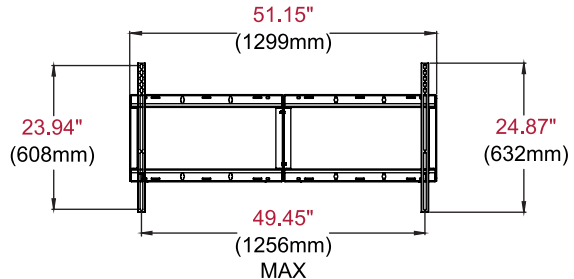

SR598-HUB	SmartMount® Cart for use with the Microsoft® Surface™ Hub (Compatible with both 55" and 84" Models)

Product Specifications

	DIMENSIONS (W X H X D)	PRODUCT WEIGHT	LOAD CAPACITY	FINISH	AVAILABLE COLORS
SR598-HUB	51.15" x 72.44" x 29.97" (1299 x 1840 x 761mm)	95lb (43.1kg)	300lb (136.1kg)	Textured Powder Coat	Black

Package Specifications

	PACKAGE SIZE (W x H x D)	PACKAGE SHIP WEIGHT	PACKAGE UPC CODE	PACKAGE CONTENTS	UNITS IN PACKAGE
SR598-HUB	47.50" x 12.50" x 38.50" (1207 x 318 x 978mm)	115lb (52.2kg)	735029311928	Assembled base, (2) Aluminum columns, Universal display adaptor, (2) swivel casters, (2) locking swivel casters, hardware & instructions	1

Accessories

- **ACC320:** Electrical Outlet Strip with Cord Wrap
- **ACC-GS1:** SmartMount® Tempered Glass Shelf
- **ACC-MS:** SmartMount® Metal Shelf
- **ACC-VCS:** SmartMount® Video Conferencing Camera Shelf

All dimensions = inch (mm)

Architect Specifications

The SmartMount® Cart for use with the Microsoft® Surface™ Hub shall be a Peerless-AV model SR598-HUB and shall be located where indicated on the plans. Assembly and installation shall be done according to instructions provided by the manufacturer.

Visit peerless-av.com to see the complete line of AV solutions from Peerless-AV, including outdoor displays, wireless, kiosks, digital audio, display mounts, projector mounts, carts/stands, and a full assortment of accessories.

Peerless-AV
2300 White Oak Circle
Aurora, IL 60502 USA
(800) 865-2112
(630) 375-5100
Fax: (800) 359-6500

Peerless-AV Europe
Unit 3 Watford Interchange
Colonial Way, Watford
Herts, WD24 4WP
United Kingdom
+44 (0) 1923 200100
Fax: +44 (0) 1923 200101

Peerless-AV de México
Ave de las Industrias 413
Parque Industrial Escobedo
Escobedo, N.L.,
Mexico 66050
+52 (81) 8384-8300
Fax: +52 (81) 8384-8360