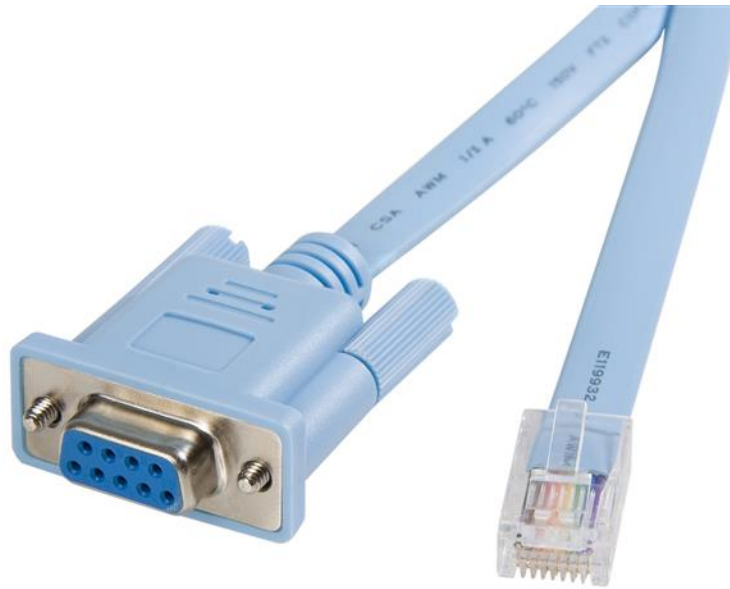

6 ft RJ45 to DB9 Cisco Console Management Router Cable - M/F

Product ID: DB9CONCABL6

The DB9CONCABL6 6ft Cisco Console Management Cable is designed as a replacement cable for use with several Cisco routers, including the 600, 800, 1600 and 1700 series.

StarTech.com's Cisco Console Management cable is Equivalent to Cisco Part No. CAB-CONSOLE-RJ45 and AIR-CONCAB1200 Console Cable for 1130AG, 1200, 1230AG, and 1240 Platforms.

Certifications, Reports and Compatibility

Applications

- Connect to your Cisco device (switch, router, firewall, etc.) from your PC or laptop, for reprogramming and updating your Cisco equipment

Features

- 1x RJ-45 male connector
- 1x DB-9 female connector
- Compatible with Cisco equipment

Hardware	Warranty	Lifetime
	Cable Jacket Type	PVC - Polyvinyl Chloride
	Number of Conductors	8
Connector(s)	Connector A	1 - RJ-45 Male
	Connector B	1 - DB-9 (9 pin, D-Sub) Female
Physical Characteristics	Cable Length	6 ft [1.8 m]
	Color	Blue
	Product Height	0.6 in [1.6 cm]
	Product Length	6.1 ft [1.9 m]
	Product Width	1.3 in [33.4 mm]
	Weight of Product	3.1 oz [87 g]
	Wire Gauge	24 AWG
Packaging Information	Package Height	8.7 in [22 cm]
	Package Length	0 in [0.1 mm]
	Package Width	7.9 in [20 cm]
	Shipping (Package) Weight	3.2 oz [92 g]
What's in the Box	Included in Package	1 - 6 ft RJ45 to DB9 Cisco Console Management Router Cable - M/F