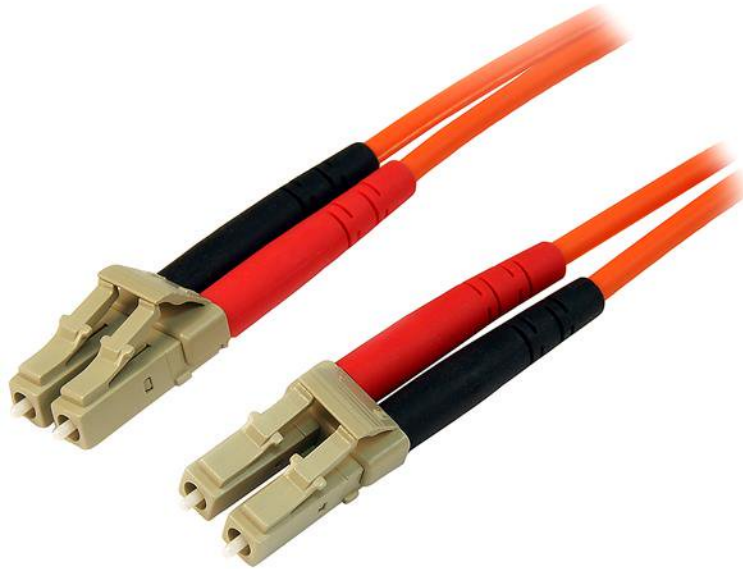

Fiber Optic Cable - Multimode Duplex 50/125 - LSZH - LC/LC - 30 m

Product ID: 50FIBLCLC30

The 50FIBLCLC30 30m LSZH LC to LC Fiber Cable features 50/125 micron fiber for high-speed, high bandwidth data transmissions over Gigabit Ethernet and Fiber Channel networks, with support for duplex multimode applications.

This LC-LC patch cable is housed in a LSZH (Low-Smoke, Zero-Halogen) flame retardant jacket, to ensure minimal smoke, toxicity and corrosion when exposed to high sources of heat, in the event of a fire. Making it ideal for use in industrial settings, central offices and schools, as well as residential settings where building codes are a consideration.

Each Duplex 50/125 (OM2) Multimode Fiber Patch Cable is individually tested and certified to be within acceptable optical insertion loss limits for guaranteed compatibility and 100% reliability and is backed by our lifetime warranty.

Features

- Immune to electrical interference
- OM2 (50/125) 500MHz multimode fiber
- LSZH (Low-Smoke, Zero-Halogen) cable jacket
- Attenuation loss meets or exceeds industry standards

Hardware	Warranty	Lifetime
	Fiber Size	50/125
	Fire Rating	LSZH Rated (Low Smoke Zero Halogen)
Performance	Cable Rating	1Gbps / 10Gbps
	Fiber Classification	OM2
	Maximum Data Transfer Rate	10Gbps
	Type	Multi Mode
Connector(s)	Connector A	1 - Fiber Optic LC Duplex Male
	Connector B	1 - Fiber Optic LC Duplex Male
Environmental	Humidity	0~90% RH
	Operating Temperature	-20°C to 60°C (-4°F to 140°F)
	Storage Temperature	-20°C to 60°C (-4°F to 140°F)
Physical Characteristics	Cable Length	98.4 ft [30 m]
	Color	Orange
	Product Height	0.000
	Product Length	98.4 ft [30 m]
	Product Width	0.000
	Weight of Product	0.000
Packaging Information	Package Height	9.8 in [25 cm]
	Package Length	12.8 in [32.5 cm]
	Package Width	1.6 in [40 mm]
	Shipping (Package) Weight	0.6 lb [0.3 kg]
What's in the Box	Included in Package	1 - 30m Multimode 50/125 Duplex Fiber Patch Cable LC – LC