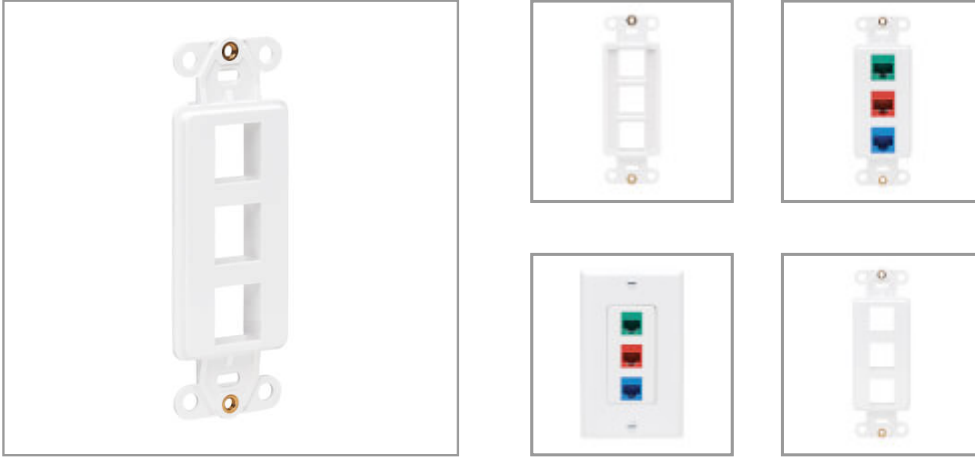

Center Plate Insert, Decora Style - Vertical, 3 Ports

MODEL NUMBER: **N042D-003V-WH**

Clean, simple insert mounts within Decora-style wall plate for terminating in-wall audio/video, voice or Ethernet cable installations.

Features

Decora-Style Face Plate Connects Audio/Video, Voice and Data Cable Lines at the Wall

This vertical-style center insert provides a clean, simple method for your premise wiring applications, including home theater (audio/video), VoIP phones (voice) and Ethernet (data). Any type of keystone jack, including those used in HDMI, DisplayPort, RCA, USB and Cat5e/6/6a installations, snaps easily into the cutouts for quick cable connection.

High-Impact Construction Designed to Blend In Seamlessly

The Decora-style polycarbonate insert plate is white and blends elegantly into any home or office décor for a sleek, professional installation. Mounting screws are included for flush mounting the insert with a Tripp Lite or other compatible Decora-style wall plate (sold separately).

Highlights

- Ideal for home theater, VoIP or Ethernet premise wiring installations
- Compatible with any type of keystone jack, including HDMI, Cat5/6, USB and DisplayPort
- High-impact polycarbonate construction designed to last long in your décor
- Hardware included for mounting flush with compatible Decora-style wall plate