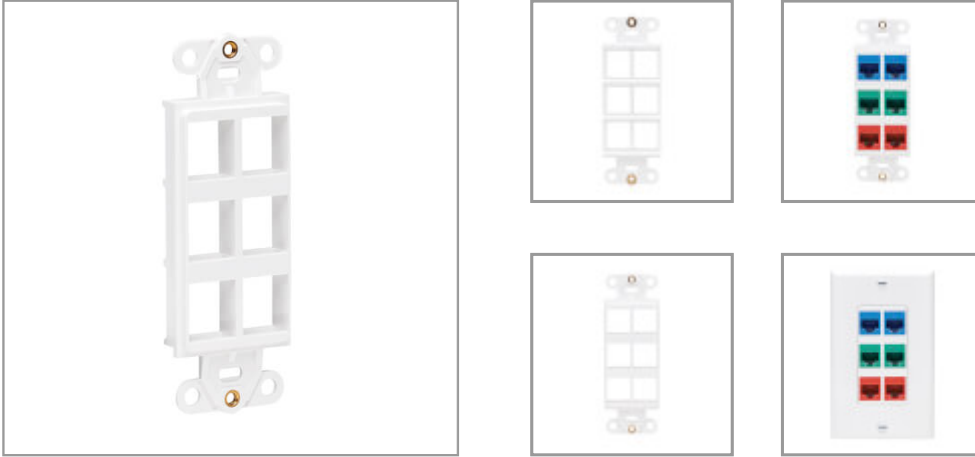

Center Plate Insert, Decora Style - Vertical, 6 Ports

MODEL NUMBER: **N042D-006V-WH**

Clean, simple insert mounts within Decora-style wall plate for terminating in-wall audio/video, voice or Ethernet cable installations.

Features

Decora-Style Face Plate Connects Audio/Video, Voice and Data Cable Lines at the Wall

This vertical-style center insert provides a clean, simple method for your premise wiring applications, including home theater (audio/video), VoIP phones (voice) and Ethernet (data). Any type of keystone jack, including those used in HDMI, DisplayPort, RCA, USB and Cat5e/6/6a installations, snaps easily into the cutouts for quick cable connection.

High-Impact Construction Designed to Blend In Seamlessly

The Decora-style polycarbonate insert plate is white and blends elegantly into any home or office décor for a sleek, professional installation. Mounting screws are included for flush mounting the insert with a Tripp Lite or other compatible Decora-style wall plate (sold separately).

Highlights

- Ideal for home theater, VoIP or Ethernet premise wiring installations
- Compatible with any type of keystone jack, including HDMI, Cat5/6, USB and DisplayPort
- High-impact polycarbonate construction designed to last long in your décor
- Hardware included for mounting flush with compatible Decora-style wall plate