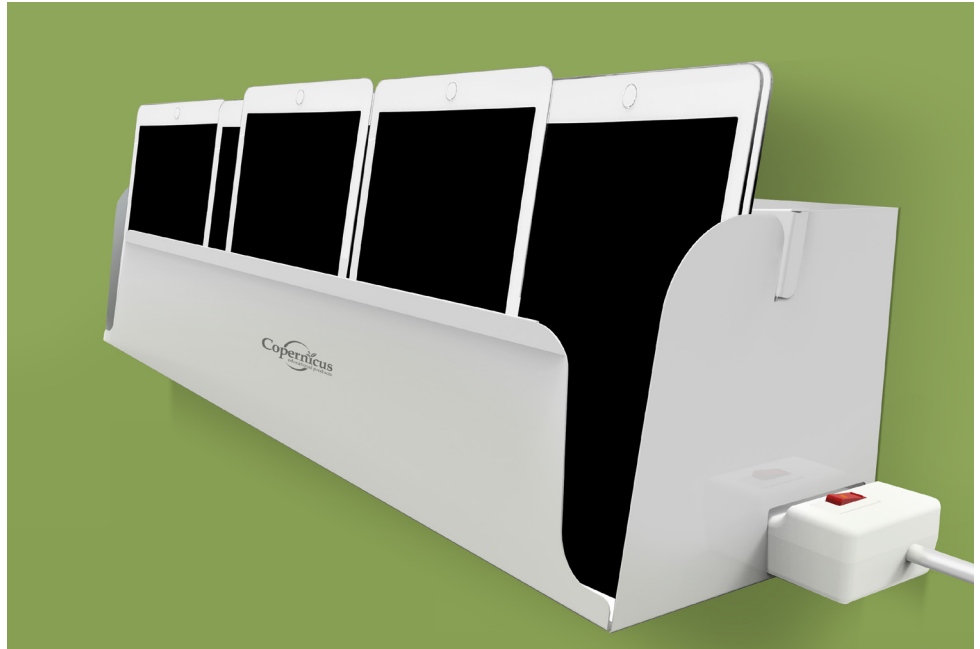

**NEW!** On-Wall Charging Center  
(WCC1000) (holds up to 10 devices)

The Copernicus  
**Difference**

Compact design keeps devices, cords  
and adapters up and out of the way.

# NEW! On-Wall Charging Center

The On-Wall Charging Center is an affordable charging and storage solution for up to 10 iPads®, 11" Chromebooks™ and other tablets. The space-saving design makes it easy for teachers and students to manage devices and keeps devices, cords and adapters up out of the way.

Cable clips keep cords organized and in line with each device

10 device power strip switch and plug are conveniently located outside the center for easy charging

## Features:

- Holds all generations of iPads®, most 11" Chromebooks™ and other tablets
- Easily mounts to walls (mounting hardware not included)
- Removable divider helps make cable set up quick
- 10 outlet power strip with surge protector
- Cable clips to keep cords lined up with devices