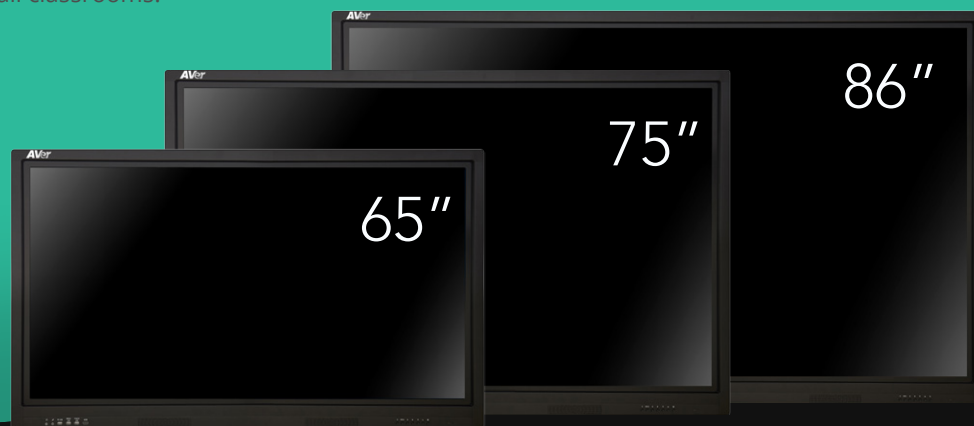

AVer CP Series Classroom Ready

The perfect solution for all classrooms!

Reshaping the future of education with seamless collaboration.

Effortless collaboration and engagement

Our brilliant **MyndShare** software provides all the essential teaching tools needed in a classroom. Student devices are able to interact directly with the panel across all platforms and share content without any app installations!