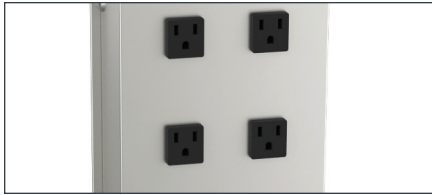

CUBE Tower™

MOBILE CHARGING STATION

Allow students to charge devices and use them everywhere in the classroom with the CUBE Tower™. Conveniently access power to charge Chromebooks, laptops, tablets, and other hand-held mobile devices with 8 AC outlets and a 20 ft. power cord.

CUBE Tower™ Mobile Charging Station shown in Platinum (PM)

ACTIVE CHARGING™ FOR ACTIVE LEARNING

Never miss out on learning with convenient access to AC outlets near student desks.

READY TO USE

The CUBE Tower™ comes fully assembled and ready to use.

VERSATILE

Nest the mobile charging station between a group of desks or easily move it everywhere in the classroom.

BUILT TO LAST

Each CUBE Tower™ is fully welded. Designed and built in the USA.

CONVENIENT ACCESS | 8 AC outlets charge Chromebooks, laptops, tablets, and other hand-held mobile devices simultaneously.

CHARGING EVERYWHERE | Reach everywhere in the room with a 20 ft. power cord.

THE BEACON | Inspiring classroom learning, the power indicator light signals when the CUBE Tower™ is ready to charge.

YOUR PRODUCT. YOUR IDENTITY.