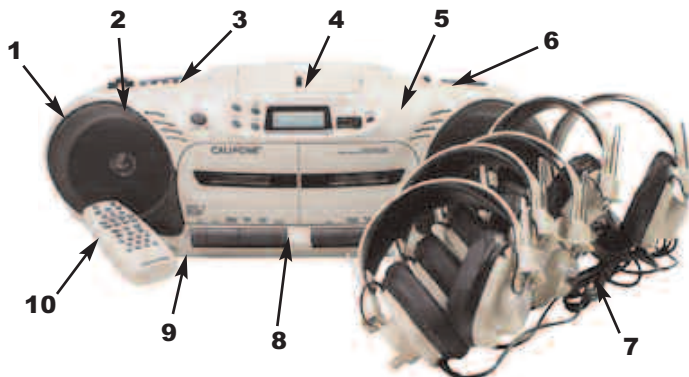

THE SIGHTS & SOUNDS
OF EDUCATION

5-Person Performer Plus Learning Center

Model 2455PLC-03

The 2455PLC is the most flexible listening center designed for educational uses. Its built-in learning center capability makes it ideal for libraries, literacy activities, and ELL/ ELD learning applications. The variable speed playback of the Performer Plus on CDs & cassettes enables dance/music students to slow down the music so they can more readily learn new material.

1. 14 Watts RMS loud enough for groups up to 100 people and can also be used as a mini public address system. Steel grilles cover recessed speakers to avoid accidental speaker damage
2. Built-in mic records lessons/student projects and won't get lost
3. Variable speed playback on cassette / CD players ideal for library use, language learning and dance/theatre/music groups
4. CD-R/RW capability plays teacher and student created materials
5. Rugged ABS plastic casing for durability and classroom safety
6. Digital AM/FM stereo
7. Five rugged stereo headphones with volume control and noise-reducing earcups (made with ABS plastic for added durability)
8. Line input / output on rear connects with computers and other equipment for additional audio muscle to presentations
9. Six built-in headphone jacks for learning center capabilities with two 1/4" speaker jacks for connecting external speakers
10. Full function remote control (RC-2400) for flexibility, convenience
 - 3.5mm & 1/4" mic inputs for recording and public address uses
 - One year warranty for school use - unlike media players purchased from consumer electronics stores whose warranties would be voided if used in schools