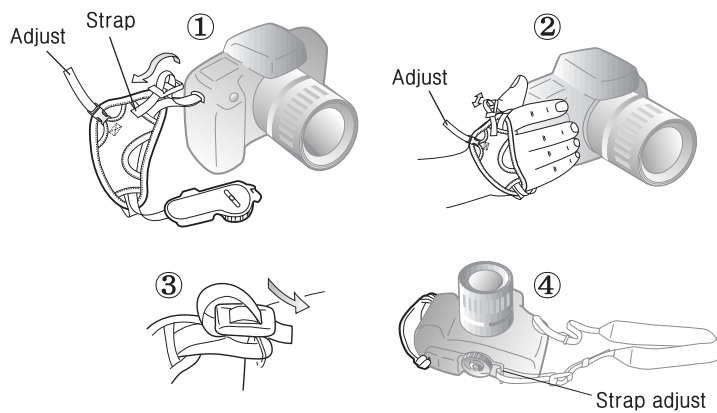

# Camera Grip

*Perfect for SLR's, Digital Cameras and Camcorders*

Attach the strap from the camera grip to the strap lug of your camera. Then attach the grip base plate to your camera. Adjust the strap to fit your hand comfortably.